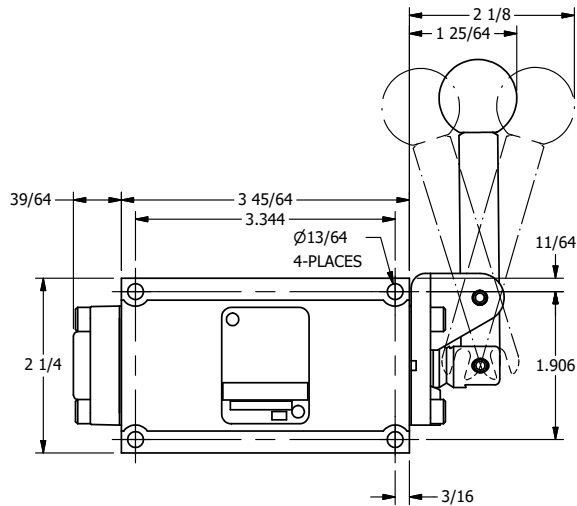

4

3

2

1

B

B

A

A

1 31/64

4

3

2

1

AAA
PRODUCTS
INTERNATIONAL

**AAA PRODUCTS
INTERNATIONAL**
7114 Harry Hines Blvd
Dallas, TX 75235

TITLE: 3/8" SUBPLATE, LEVER, 3 POS,
DTNT A, CLSD SPR CTR FRM C,
RED KNB, 90D LVR

DRAWING NO.:
DIM_HX3PJR

THE INFORMATION CONTAINED WITHIN THIS DOCUMENT IS PROPRIETARY TO AAA PRODUCTS AND MAY NOT BE DISCLOSED WITHOUT PRIOR WRITTEN CONSENT