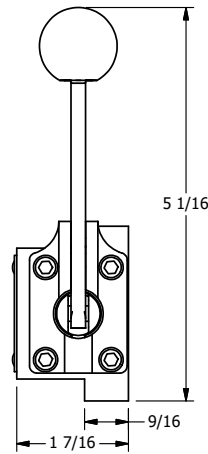

4

3

2

1

B

B

A

A

1 31/64

4

3

2

1

AAA
PRODUCTS
INTERNATIONAL

**AAA PRODUCTS
INTERNATIONAL**
7114 Harry Hines Blvd
Dallas, TX 75235

TITLE: 3/8" SUBPLATE, LEVER, 3 POS,
DTNT A, CLSD SPR CTR FRM C,
RED KNB, 90D LVR

DRAWING NO.:
DIM_HX3PJR

THE INFORMATION CONTAINED WITHIN THIS DOCUMENT IS PROPRIETARY TO AAA PRODUCTS AND MAY NOT BE DISCLOSED WITHOUT PRIOR WRITTEN CONSENT