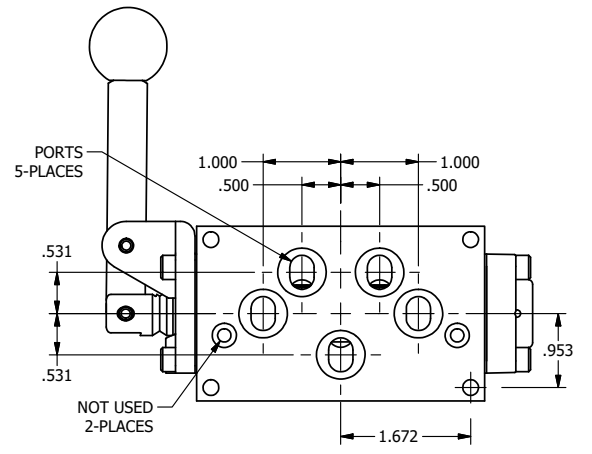

4

3

2

1

B

B

A

A

1 31/64

4

3

2

1

AAA
PRODUCTS
INTERNATIONAL

**AAA PRODUCTS
INTERNATIONAL**
7114 Harry Hines Blvd
Dallas, TX 75235

TITLE: 3/8" SUBPLATE, LEVER, 3 POS,
DTNT A, CLSD SPR CTR FRM C,
RED KNB, 90D LVR

DRAWING NO.:
DIM_HX3PJR

THE INFORMATION CONTAINED WITHIN THIS DOCUMENT IS PROPRIETARY TO AAA PRODUCTS AND MAY NOT BE DISCLOSED WITHOUT PRIOR WRITTEN CONSENT