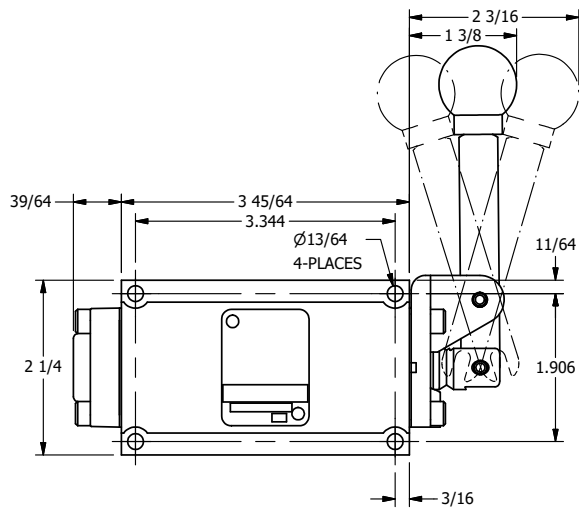

4

3

2

1

B

B

A

A

4

3

2

1

A

A

AAA
PRODUCTS
INTERNATIONAL

**AAA PRODUCTS
INTERNATIONAL**
7114 Harry Hines Blvd
Dallas, TX 75235

TITLE: $3/8"$ SUBPLATE, LEVER, 3 POS,
DTNT A, FLOAT SPR CTR FRM C,
90D LVR

DRAWING NO.:
DIM_HX3PGR

THE INFORMATION CONTAINED WITHIN THIS DOCUMENT IS PROPRIETARY TO AAA PRODUCTS AND MAY NOT BE DISCLOSED WITHOUT PRIOR WRITTEN CONSENT