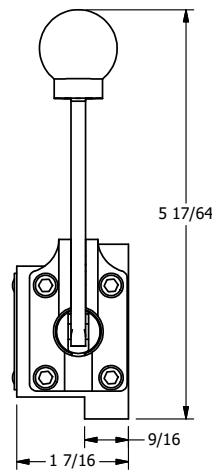

4

3

2

1

B

B

A

A

TITLE: $3/8"$ SUBPLATE, LEVER, 3 POS,
DTNT A, FLOAT SPR CTR FRM C,
90D LVR

DRAWING NO.:
DIM_HX3PGR

THE INFORMATION CONTAINED WITHIN THIS DOCUMENT IS PROPRIETARY TO AAA PRODUCTS AND MAY NOT BE DISCLOSED WITHOUT PRIOR WRITTEN CONSENT