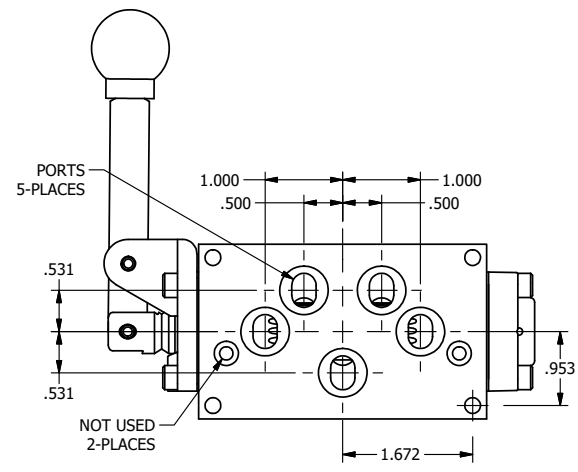

4

3

2

1

B

B

A

A

4

3

2

1

A

A

AAA
PRODUCTS
INTERNATIONAL

**AAA PRODUCTS
INTERNATIONAL**
7114 Harry Hines Blvd
Dallas, TX 75235

TITLE: $3/8"$ SUBPLATE, LEVER, 3 POS,
DTNT A, FLOAT SPR CTR FRM C,
90D LVR

DRAWING NO.:
DIM_HX3PGR

THE INFORMATION CONTAINED WITHIN THIS DOCUMENT IS PROPRIETARY TO AAA PRODUCTS AND MAY NOT BE DISCLOSED WITHOUT PRIOR WRITTEN CONSENT