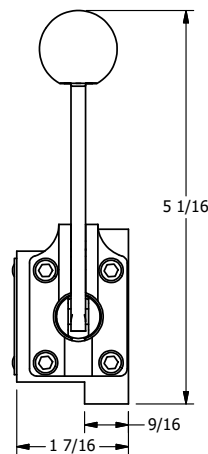

4

3

2

1

B

B

A

A

4

3

2

1

**AAA**  
PRODUCTS  
INTERNATIONAL

**AAA PRODUCTS  
INTERNATIONAL**  
7114 Harry Hines Blvd  
Dallas, TX 75235

TITLE: 3/8" SUBPLATE, LEVER, 3 POS,  
DTNT A, FLOAT SPR CTR FRM C,  
RED KNB, 90D LVR

DRAWING NO.:  
DIM\_HX3PGJR