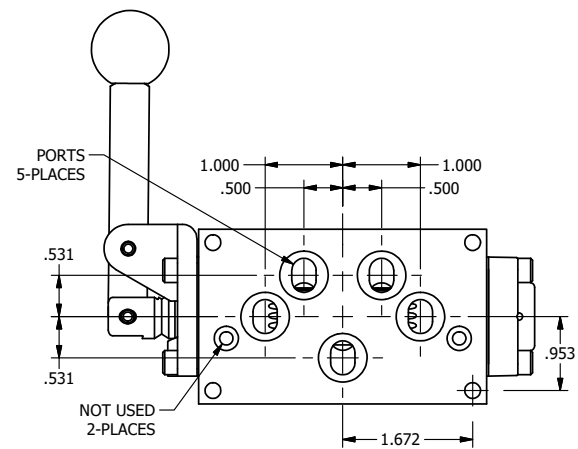

4

3

2

1

B

B

A

A

4

3

2

1

AAA
PRODUCTS
INTERNATIONAL

**AAA PRODUCTS
INTERNATIONAL**
7114 Harry Hines Blvd
Dallas, TX 75235

TITLE: 3/8" SUBPLATE, LEVER, 3 POS,
DTNT A, FLOAT SPR CTR FRM C,
RED KNB, 90D LVR

DRAWING NO.:
DIM_HX3PGJR

THE INFORMATION CONTAINED WITHIN THIS DOCUMENT IS PROPRIETARY TO AAA PRODUCTS AND MAY NOT BE DISCLOSED WITHOUT PRIOR WRITTEN CONSENT