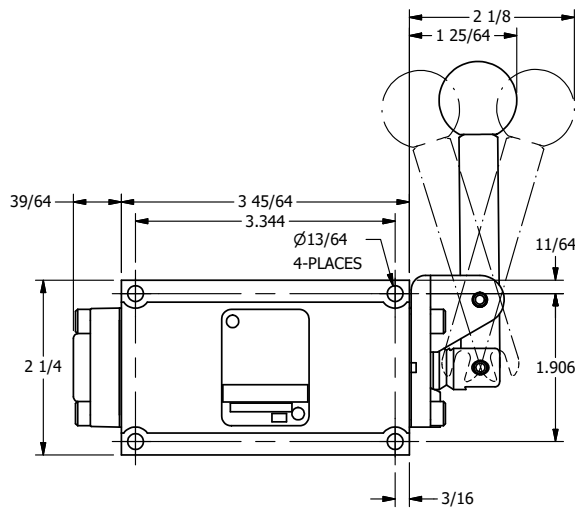

4

3

2

1

B

B

A

A

4

3

2

1

AAA
PRODUCTS
INTERNATIONAL

**AAA PRODUCTS
INTERNATIONAL**
7114 Harry Hines Blvd
Dallas, TX 75235

TITLE: 3/8" SUBPLATE, LEVER, 3 POS,
DTNT A, FLOAT SPR CTR FRM C,
RED KNB, 90D LVR

DRAWING NO.:
DIM_HX3PGJR

THE INFORMATION CONTAINED WITHIN THIS DOCUMENT IS PROPRIETARY TO AAA PRODUCTS AND MAY NOT BE DISCLOSED WITHOUT PRIOR WRITTEN CONSENT