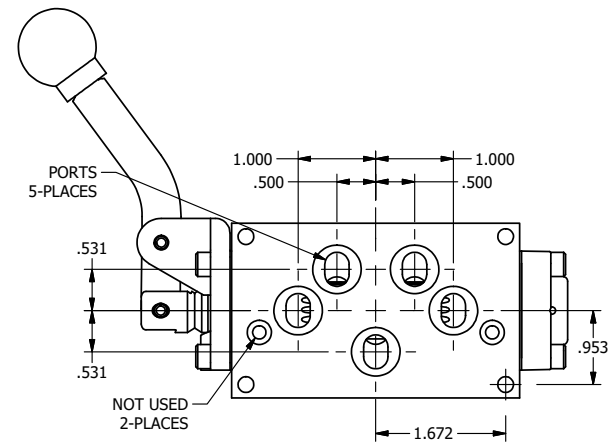

4

3

2

1

B

B

A

A

AAA
PRODUCTS
INTERNATIONAL

AAA PRODUCTS INTERNATIONAL
7114 Harry Hines Blvd
Dallas, TX 75235

TITLE: 3/8" SUBPLATE, LEVER, 3 POS,
DTNT A, FLOAT SPR CTR FRM C,
CRVD LVR, 90D LVR

DRAWING NO.:
DIM_HX3PGCR

4

3

2

1

THE INFORMATION CONTAINED WITHIN THIS DOCUMENT IS PROPRIETARY TO AAA PRODUCTS AND MAY NOT BE DISCLOSED WITHOUT PRIOR WRITTEN CONSENT