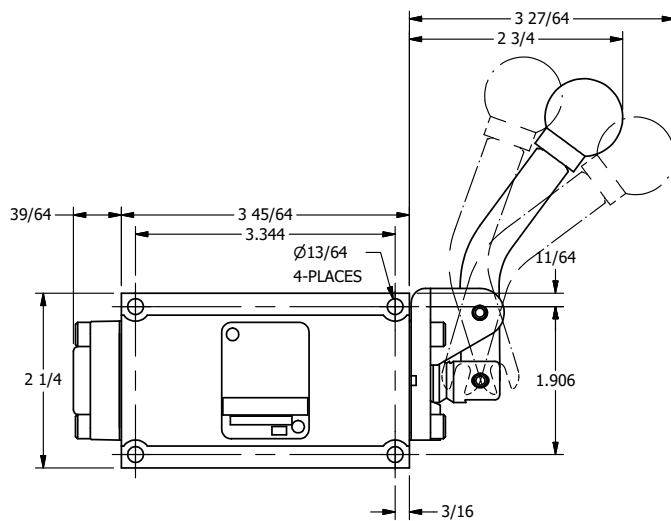

4

3

2

1

B

B

A

A

AAA
PRODUCTS
INTERNATIONAL

AAA PRODUCTS INTERNATIONAL
7114 Harry Hines Blvd
Dallas, TX 75235

TITLE: 3/8" SUBPLATE, LEVER, 3 POS,
DTNT A, FLOAT SPR CTR FRM C,
CRVD LVR, 90D LVR

DRAWING NO.:
DIM_HX3PGCR

4

3

2

1

THE INFORMATION CONTAINED WITHIN THIS DOCUMENT IS PROPRIETARY TO AAA PRODUCTS AND MAY NOT BE DISCLOSED WITHOUT PRIOR WRITTEN CONSENT