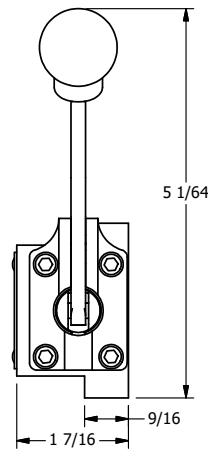

4

3

2

1

B

B

A

A

AAA
PRODUCTS
INTERNATIONAL

AAA PRODUCTS INTERNATIONAL
7114 Harry Hines Blvd
Dallas, TX 75235

TITLE: 3/8" SUBPLATE, LEVER, 3 POS,
DTNT A, FLOAT SPR CTR FRM C,
CRVD LVR, 90D LVR

DRAWING NO.:
DIM_HX3PGCR

4

3

2