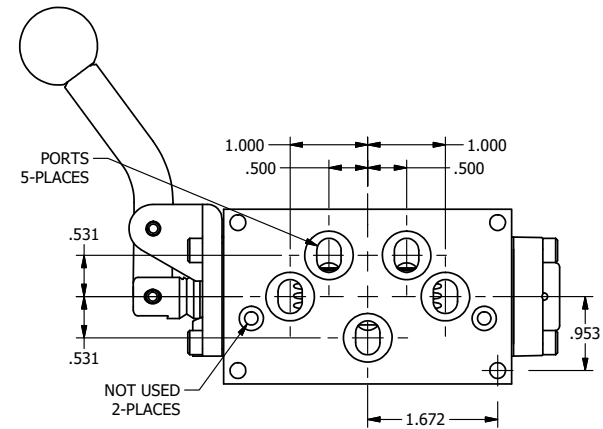

4

3

2

1

**AAA**  
PRODUCTS  
INTERNATIONAL

**AAA PRODUCTS  
INTERNATIONAL**  
7114 Harry Hines Blvd  
Dallas, TX 75235

TITLE: 3/8" SUBPLATE, LEVER, 3 POS,  
DTNT A, FLOAT SPR CTR FRM C,  
CRVD LVR, RED KNB, 90D LVR

DRAWING NO.:  
DIM\_HX3PGCJR

THE INFORMATION CONTAINED WITHIN THIS DOCUMENT IS PROPRIETARY TO AAA PRODUCTS AND MAY NOT BE DISCLOSED WITHOUT PRIOR WRITTEN CONSENT

4

3

2

1

B

B