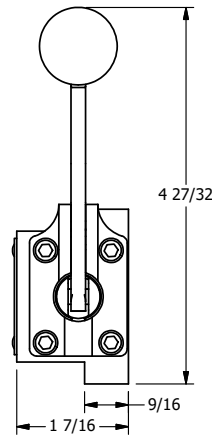

4

3

2

1

**AAA**  
PRODUCTS  
INTERNATIONAL

**AAA PRODUCTS  
INTERNATIONAL**  
7114 Harry Hines Blvd  
Dallas, TX 75235

TITLE: 3/8" SUBPLATE, LEVER, 3 POS,  
DTNT A, FLOAT SPR CTR FRM C,  
CRVD LVR, RED KNB, 90D LVR

DRAWING NO.:  
DIM\_HX3PGCJR

THE INFORMATION CONTAINED WITHIN THIS DOCUMENT IS PROPRIETARY TO AAA PRODUCTS AND MAY NOT BE DISCLOSED WITHOUT PRIOR WRITTEN CONSENT

4

3

2

1

B

B