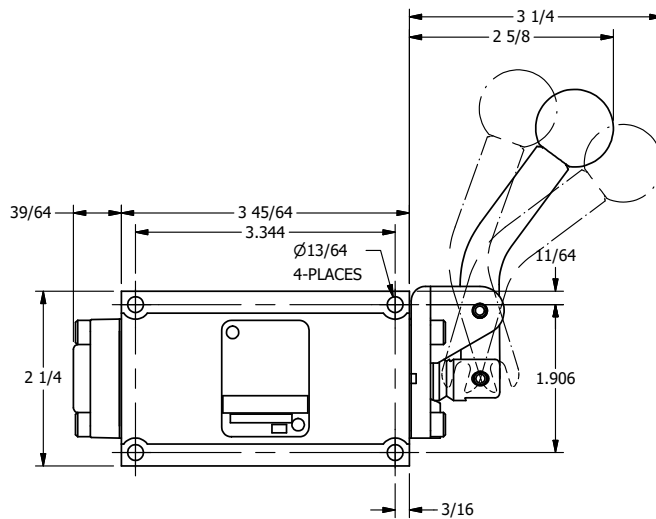

4

3

2

1

**AAA**  
PRODUCTS  
INTERNATIONAL

**AAA PRODUCTS  
INTERNATIONAL**  
7114 Harry Hines Blvd  
Dallas, TX 75235

TITLE: 3/8" SUBPLATE, LEVER, 3 POS,  
DTNT A, FLOAT SPR CTR FRM C,  
CRVD LVR, RED KNB, 90D LVR

DRAWING NO.:  
DIM\_HX3PGCJR

THE INFORMATION CONTAINED WITHIN THIS DOCUMENT IS PROPRIETARY TO AAA PRODUCTS AND MAY NOT BE DISCLOSED WITHOUT PRIOR WRITTEN CONSENT

4

3

2

1

B

B