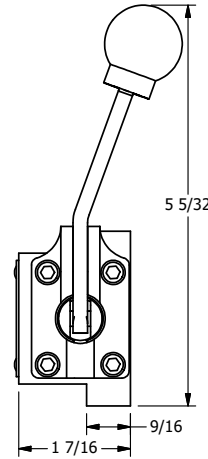

4

3

2

1

B

B

A

A

TITLE: 3/8" SUBPLATE, LEVER, 3 POS,  
DTNT A, FLOAT SPR CTR FRM C,  
BNT LVR RT, 90D LVR

DRAWING NO.:  
DIM\_HX3PGBRR

THE INFORMATION CONTAINED WITHIN THIS DOCUMENT IS PROPRIETARY TO AAA PRODUCTS AND MAY NOT BE DISCLOSED WITHOUT PRIOR WRITTEN CONSENT