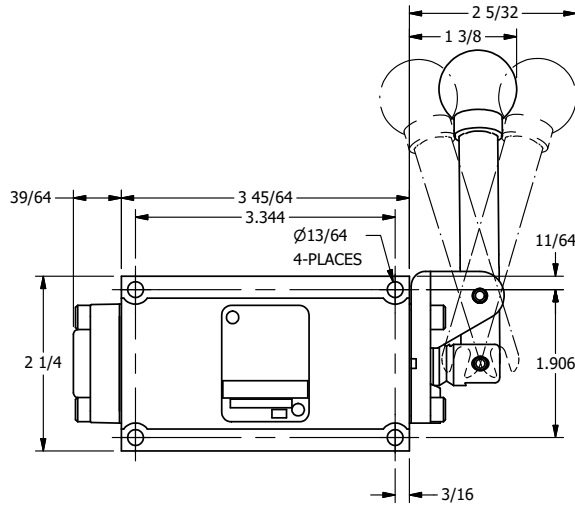

4

3

2

1

B

B

A

A

4

3

2

1

A

A

AAA
PRODUCTS
INTERNATIONAL

**AAA PRODUCTS
INTERNATIONAL**
7114 Harry Hines Blvd
Dallas, TX 75235

TITLE: 3/8" SUBPLATE, LEVER, 3 POS,
DTNT A, FLOAT SPR CTR FRM C,
BNT LVR RT, 90D LVR

DRAWING NO.:
DIM_HX3PGBRR

THE INFORMATION CONTAINED WITHIN THIS DOCUMENT IS PROPRIETARY TO AAA PRODUCTS AND MAY NOT BE DISCLOSED WITHOUT PRIOR WRITTEN CONSENT