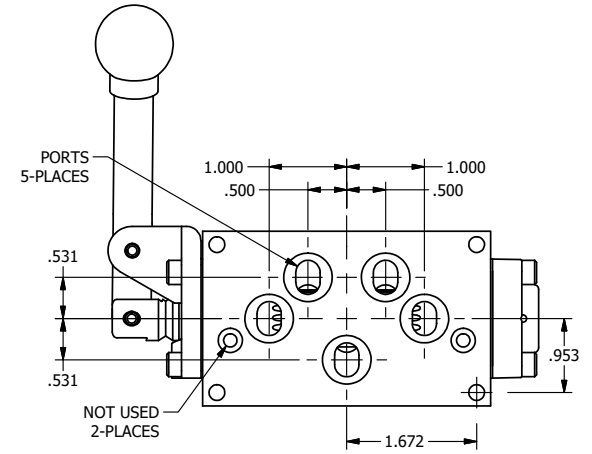

4

3

2

1

B

B

A

A

4

3

2

1

A

A

AAA
PRODUCTS
INTERNATIONAL

**AAA PRODUCTS
INTERNATIONAL**
7114 Harry Hines Blvd
Dallas, TX 75235

TITLE: 3/8" SUBPLATE, LEVER, 3 POS,
DTNT A, FLOAT SPR CTR FRM C,
BNT LVR RT, 90D LVR

DRAWING NO.:
DIM_HX3PGBRR

THE INFORMATION CONTAINED WITHIN THIS DOCUMENT IS PROPRIETARY TO AAA PRODUCTS AND MAY NOT BE DISCLOSED WITHOUT PRIOR WRITTEN CONSENT