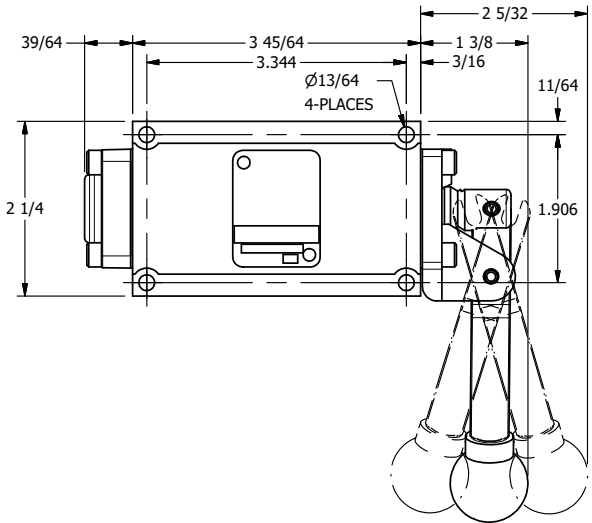

AAA
PRODUCTS
INTERNATIONAL

AAA PRODUCTS INTERNATIONAL
7114 Harry Hines Blvd
Dallas, TX 75235

TITLE: 3/8" SUBPLATE, LEVER, 3 POS,
DTNT A, SPR CTR FROM C, FLOAT CTR,
BENT LVR LEFT, 270D LEVER

DRAWING NO.:
DIM_HX3PGLRT