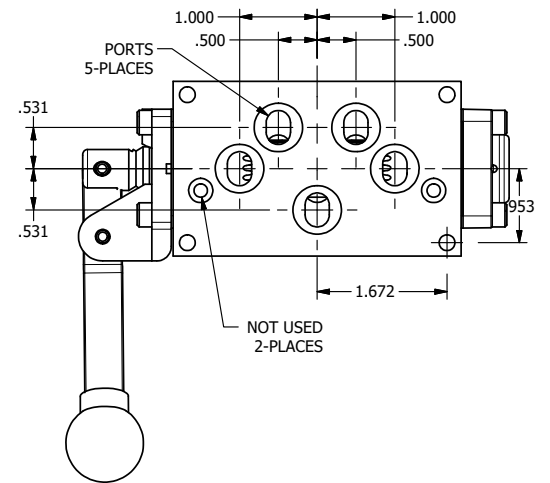

AAA
PRODUCTS
INTERNATIONAL

AAA PRODUCTS INTERNATIONAL
7114 Harry Hines Blvd
Dallas, TX 75235

TITLE: 3/8" SUBPLATE, LEVER, 3 POS,
DTNT A, SPR CTR FROM C, FLOAT CTR,
BENT LVR LEFT, 270D LEVER

DRAWING NO.:
DIM_HX3PGLRT