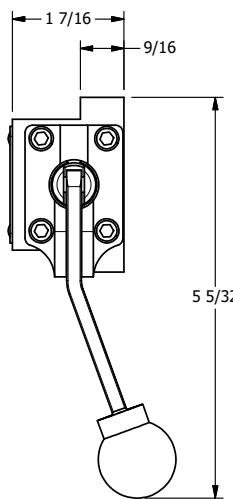

4

3

2

1

B

B

A

A

AAA
PRODUCTS
INTERNATIONAL

AAA PRODUCTS INTERNATIONAL
7114 Harry Hines Blvd
Dallas, TX 75235

TITLE: 3/8" SUBPLATE, LEVER, 3 POS,
DTNT A, SPR CTR FROM C, FLOAT CTR,
BENT LVR LEFT, 270D LEVER

DRAWING NO.:
DIM_HX3PGLRT