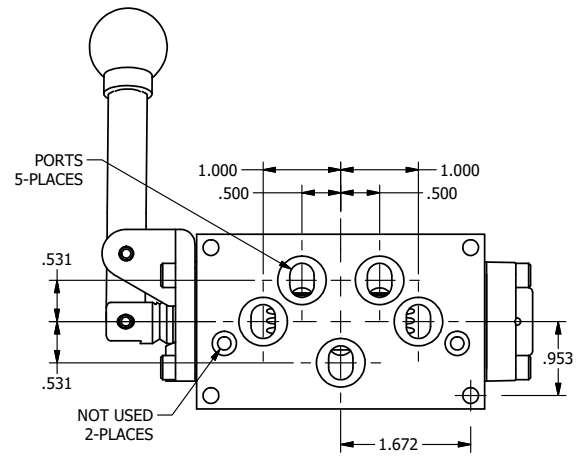

4

3

2

1

B

B

A

A

4

3

2

1

A

A

AAA
PRODUCTS
INTERNATIONAL

**AAA PRODUCTS
INTERNATIONAL**
7114 Harry Hines Blvd
Dallas, TX 75235

TITLE: 3/8" SUBPLATE, LEVER, 3 POS,
DTNT A, FLOAT SPR CTR FRM C,
BNT LVR LFT, 90D LVR

DRAWING NO.:
DIM_HX3PGBLR

THE INFORMATION CONTAINED WITHIN THIS DOCUMENT IS PROPRIETARY TO AAA PRODUCTS AND MAY NOT BE DISCLOSED WITHOUT PRIOR WRITTEN CONSENT