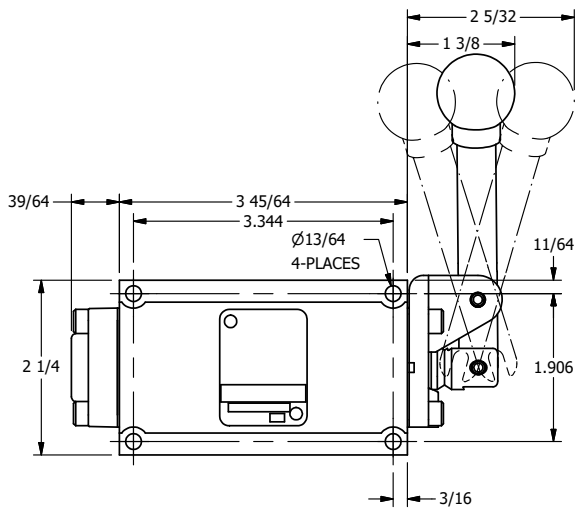

4

3

2

1

B

B

A

A

4

3

2

1

A

A

AAA
PRODUCTS
INTERNATIONAL

**AAA PRODUCTS
INTERNATIONAL**
7114 Harry Hines Blvd
Dallas, TX 75235

TITLE: 3/8" SUBPLATE, LEVER, 3 POS,
DTNT A, FLOAT SPR CTR FRM C,
BNT LVR LFT, 90D LVR

DRAWING NO.:
DIM_HX3PGBLR

THE INFORMATION CONTAINED WITHIN THIS DOCUMENT IS PROPRIETARY TO AAA PRODUCTS AND MAY NOT BE DISCLOSED WITHOUT PRIOR WRITTEN CONSENT