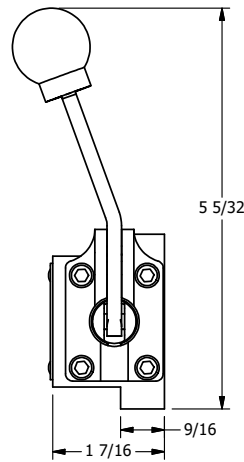

4

3

2

1

B

B

A

A

TITLE: 3/8" SUBPLATE, LEVER, 3 POS,  
DTNT A, FLOAT SPR CTR FRM C,  
BNT LVR LFT, 90D LVR

DRAWING NO.:  
DIM\_HX3PGBLR

THE INFORMATION CONTAINED WITHIN THIS DOCUMENT IS PROPRIETARY TO AAA PRODUCTS AND MAY NOT BE DISCLOSED WITHOUT PRIOR WRITTEN CONSENT