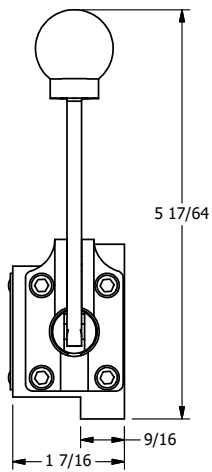

4

3

2

1

B

B

A

A

4

3

2

1

AAA
PRODUCTS
INTERNATIONAL

AAA PRODUCTS INTERNATIONAL
7114 Harry Hines Blvd
Dallas, TX 75235

TITLE: 3/8" SUBPLATE, LEVER, 3 POS,
DTNT A, REGEN SPR CTR FRM C,
90D LVR

DRAWING NO.:
DIM_HX3PDR