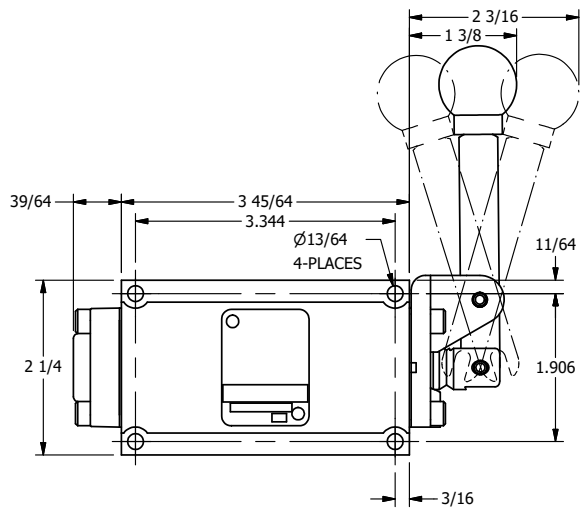

4

3

2

1

B

B

A

A

4

3

2

1

AAA
PRODUCTS
INTERNATIONAL

AAA PRODUCTS INTERNATIONAL
7114 Harry Hines Blvd
Dallas, TX 75235

TITLE: 3/8" SUBPLATE, LEVER, 3 POS,
DTNT A, REGEN SPR CTR FRM C,
90D LVR

DRAWING NO.:
DIM_HX3PDR

THE INFORMATION CONTAINED WITHIN THIS DOCUMENT IS PROPRIETARY TO AAA PRODUCTS AND MAY NOT BE DISCLOSED WITHOUT PRIOR WRITTEN CONSENT