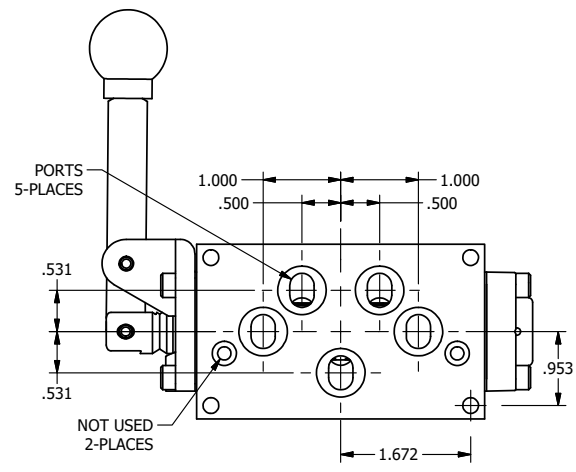

4

3

2

1

B

B

A

A

4

3

2

1

AAA
PRODUCTS
INTERNATIONAL

AAA PRODUCTS INTERNATIONAL
7114 Harry Hines Blvd
Dallas, TX 75235

TITLE: 3/8" SUBPLATE, LEVER, 3 POS,
DTNT A, REGEN SPR CTR FRM C,
90D LVR

DRAWING NO.:
DIM_HX3PDR

THE INFORMATION CONTAINED WITHIN THIS DOCUMENT IS PROPRIETARY TO AAA PRODUCTS AND MAY NOT BE DISCLOSED WITHOUT PRIOR WRITTEN CONSENT