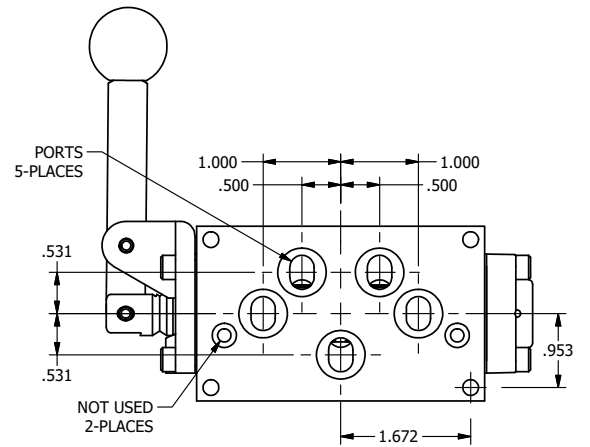

4

3

2

1

B

B

A

A

4

3

2

1

AAA
PRODUCTS
INTERNATIONAL

AAA PRODUCTS INTERNATIONAL
7114 Harry Hines Blvd
Dallas, TX 75235

TITLE: 3/8" SUBPLATE, LEVER, 3 POS,
DTNT A, REGEN SPR CTR FRM C,
RED KNB, 90D LVR

DRAWING NO.:
DIM_HX3PDJR

THE INFORMATION CONTAINED WITHIN THIS DOCUMENT IS PROPRIETARY TO AAA PRODUCTS AND MAY NOT BE DISCLOSED WITHOUT PRIOR WRITTEN CONSENT