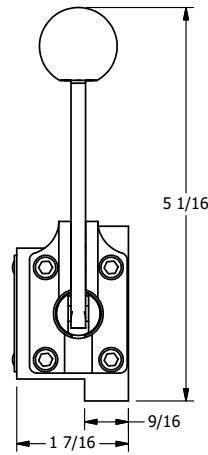

4

3

2

1

B

B

A

A

4

3

2

1

**AAA**  
PRODUCTS  
INTERNATIONAL

**AAA PRODUCTS INTERNATIONAL**  
7114 Harry Hines Blvd  
Dallas, TX 75235

TITLE: 3/8" SUBPLATE, LEVER, 3 POS,  
DTNT A, REGEN SPR CTR FRM C,  
RED KNB, 90D LVR

DRAWING NO.:  
DIM\_HX3PDJR