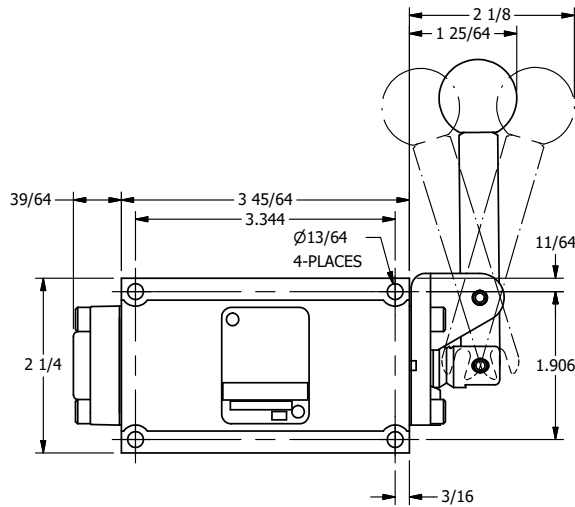

4

3

2

1

B

B

A

A

4

3

2

1

AAA
PRODUCTS
INTERNATIONAL

AAA PRODUCTS INTERNATIONAL
7114 Harry Hines Blvd
Dallas, TX 75235

TITLE: 3/8" SUBPLATE, LEVER, 3 POS,
DTNT A, REGEN SPR CTR FRM C,
RED KNB, 90D LVR

DRAWING NO.:
DIM_HX3PDJR

THE INFORMATION CONTAINED WITHIN THIS DOCUMENT IS PROPRIETARY TO AAA PRODUCTS AND MAY NOT BE DISCLOSED WITHOUT PRIOR WRITTEN CONSENT