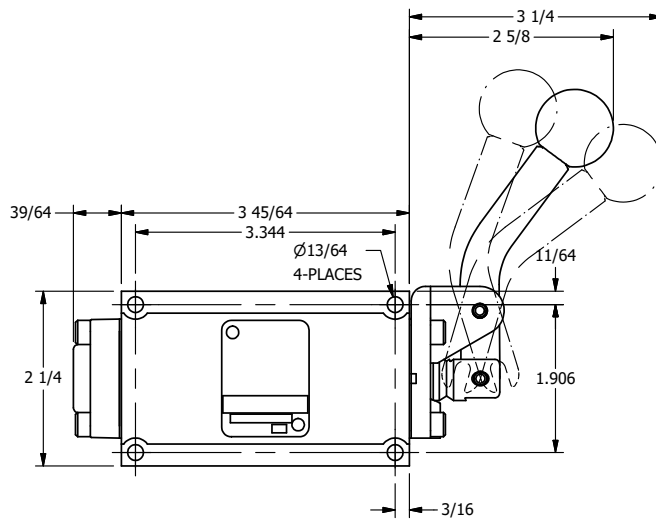

4

3

2

1

AAA
PRODUCTS
INTERNATIONAL

AAA PRODUCTS INTERNATIONAL
7114 Harry Hines Blvd
Dallas, TX 75235

TITLE: 3/8" SUBPLATE, LEVER, 3 POS,
DTNT A, REGEN SPR CTR FRM C,
CRVD LVR, RED KNB, 90D LVR

DRAWING NO.:
DIM_HX3PDCJR