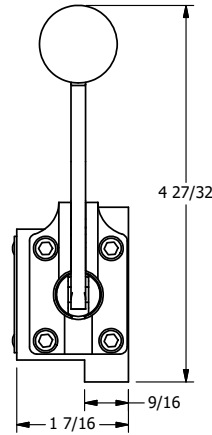

4

3

2

1

AAA
PRODUCTS
INTERNATIONAL

AAA PRODUCTS INTERNATIONAL
7114 Harry Hines Blvd
Dallas, TX 75235

TITLE: 3/8" SUBPLATE, LEVER, 3 POS,
DTNT A, REGEN SPR CTR FRM C,
CRVD LVR, RED KNB, 90D LVR

DRAWING NO.:
DIM_HX3PDCJR