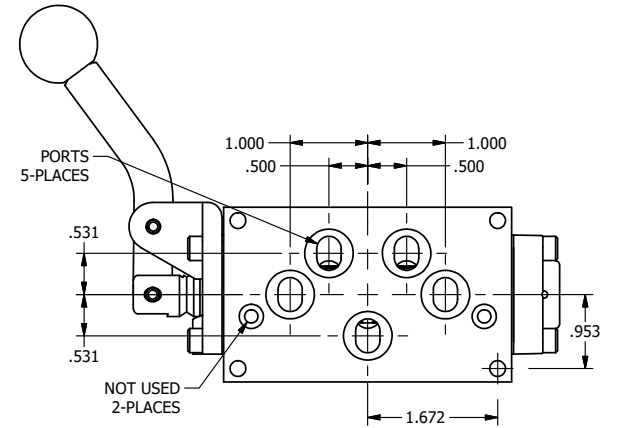

4

3

2

1

AAA
PRODUCTS
INTERNATIONAL

AAA PRODUCTS INTERNATIONAL
7114 Harry Hines Blvd
Dallas, TX 75235

TITLE: 3/8" SUBPLATE, LEVER, 3 POS,
DTNT A, REGEN SPR CTR FRM C,
CRVD LVR, RED KNB, 90D LVR

DRAWING NO.:
DIM_HX3PDCJR