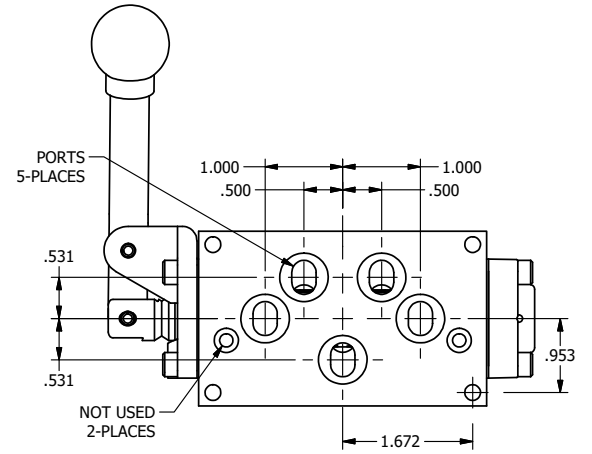

AAA
PRODUCTS
INTERNATIONAL

AAA PRODUCTS INTERNATIONAL
7114 Harry Hines Blvd
Dallas, TX 75235

TITLE: $3/8"$ SUBPLATE, LEVER, 3 POS,
DTNT A, REGEN SPR CTR FRM C,
BNT LVR RT, 90D LVR

DRAWING NO.:
DIM_HX3PDBRR