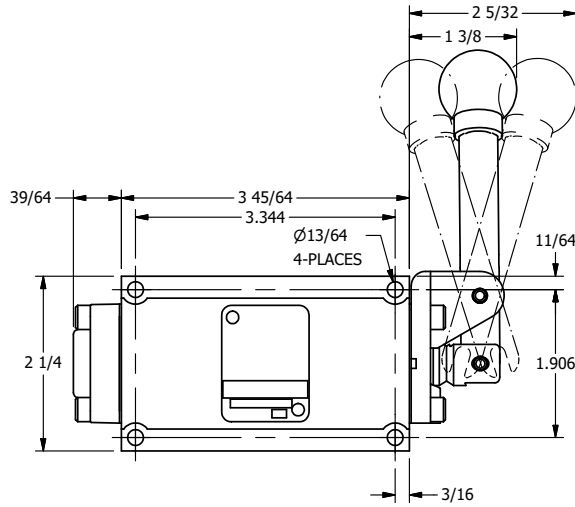

AAA
PRODUCTS
INTERNATIONAL

AAA PRODUCTS INTERNATIONAL
7114 Harry Hines Blvd
Dallas, TX 75235

TITLE: $3/8"$ SUBPLATE, LEVER, 3 POS,
DTNT A, REGEN SPR CTR FRM C,
BNT LVR RT, 90D LVR

DRAWING NO.:
DIM_HX3PDBRR