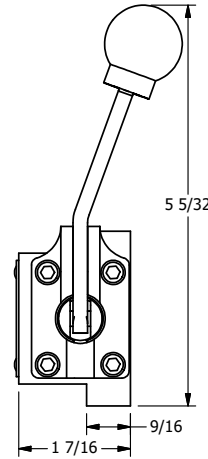

4

3

2

1

B

B

A

A

AAA
PRODUCTS
INTERNATIONAL

AAA PRODUCTS INTERNATIONAL
7114 Harry Hines Blvd
Dallas, TX 75235

TITLE: $3/8"$ SUBPLATE, LEVER, 3 POS,
DTNT A, REGEN SPR CTR FRM C,
BNT LVR RT, 90D LVR

DRAWING NO.:
DIM_HX3PDBRR