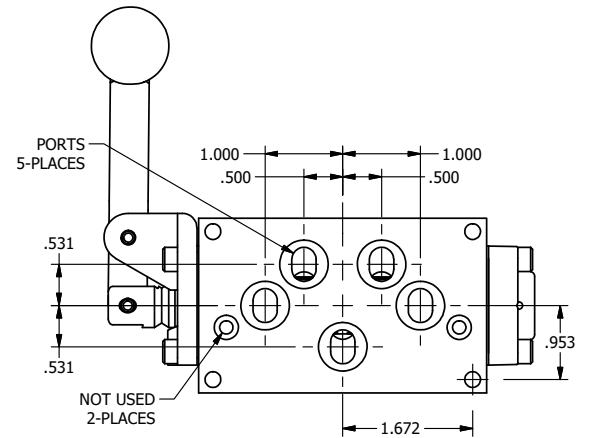

4

3

2

1

B

B

A

A

AAA
PRODUCTS
INTERNATIONAL

**AAA PRODUCTS
INTERNATIONAL**
7114 Harry Hines Blvd
Dallas, TX 75235

TITLE: $3/8$ " SUBPLATE, LEVER, 3 POS,
DTNT A, REGEN SPR CTR FRM C,
BNT LVR RT, RED KNB, 90D LVR

DRAWING NO.:
DIM_HX3PDBRJR

THE INFORMATION CONTAINED WITHIN THIS DOCUMENT IS PROPRIETARY TO AAA PRODUCTS AND MAY NOT BE DISCLOSED WITHOUT PRIOR WRITTEN CONSENT

4

3

2

1

A

A