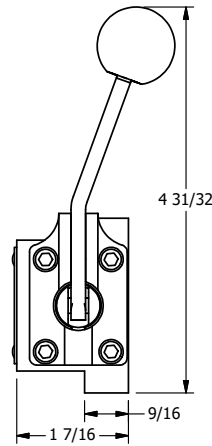

4

3

2

1

B

B

A

A

AAA
PRODUCTS
INTERNATIONAL

**AAA PRODUCTS
INTERNATIONAL**
7114 Harry Hines Blvd
Dallas, TX 75235

TITLE: $3/8$ " SUBPLATE, LEVER, 3 POS,
DTNT A, REGEN SPR CTR FRM C,
BNT LVR RT, RED KNB, 90D LVR

DRAWING NO.:
DIM_HX3PDBRJR