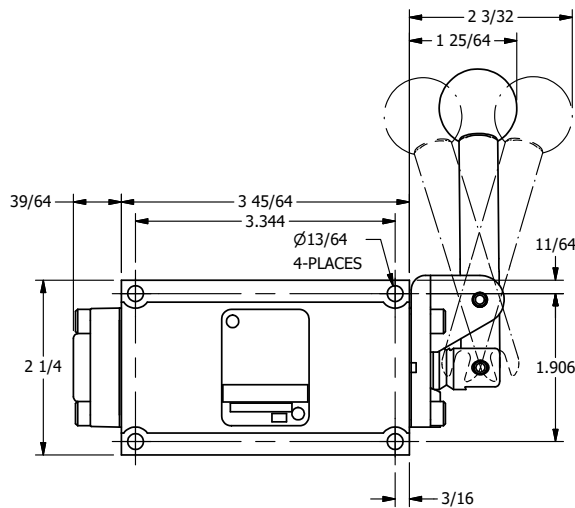

4

3

2

1

B

B

A

A

AAA
PRODUCTS
INTERNATIONAL

**AAA PRODUCTS
INTERNATIONAL**
7114 Harry Hines Blvd
Dallas, TX 75235

TITLE: $3/8$ " SUBPLATE, LEVER, 3 POS,
DTNT A, REGEN SPR CTR FRM C,
BNT LVR RT, RED KNB, 90D LVR

DRAWING NO.:
DIM_HX3PDBRJR

THE INFORMATION CONTAINED WITHIN THIS DOCUMENT IS PROPRIETARY TO AAA PRODUCTS AND MAY NOT BE DISCLOSED WITHOUT PRIOR WRITTEN CONSENT

4

3

2

1

A

A