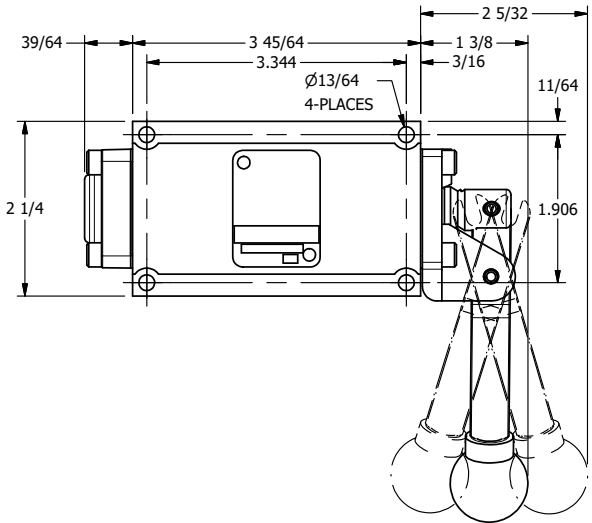

AAA
PRODUCTS
INTERNATIONAL

AAA PRODUCTS INTERNATIONAL
7114 Harry Hines Blvd
Dallas, TX 75235

TITLE: 3/8" SUBPLATE, LEVER, 3 POS,
DTNT A, SPR CTR FROM C, REGEN CTR,
BENT LVR LEFT, 270D LEVER

DRAWING NO.:
DIM_HX3PDBLRT