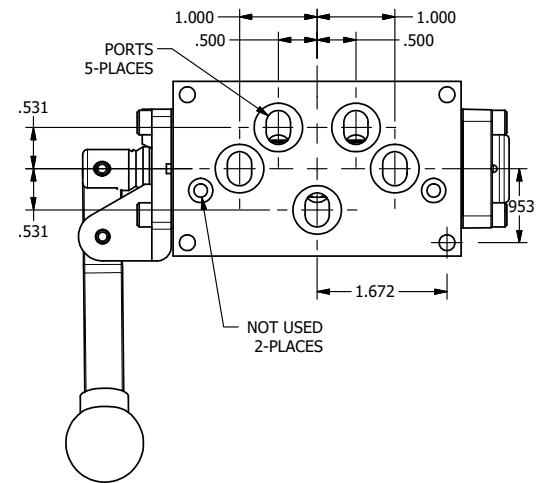

AAA
PRODUCTS
INTERNATIONAL

AAA PRODUCTS INTERNATIONAL
7114 Harry Hines Blvd
Dallas, TX 75235

TITLE: 3/8" SUBPLATE, LEVER, 3 POS,
DTNT A, SPR CTR FROM C, REGEN CTR,
BENT LVR LEFT, 270D LEVER

DRAWING NO.:
DIM_HX3PDBLRT