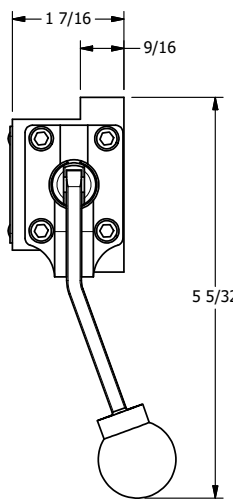

4

3

2

1

B

B

A

A

AAA
PRODUCTS
INTERNATIONAL

AAA PRODUCTS INTERNATIONAL
7114 Harry Hines Blvd
Dallas, TX 75235

TITLE: 3/8" SUBPLATE, LEVER, 3 POS,
DTNT A, SPR CTR FROM C, REGEN CTR,
BENT LVR LEFT, 270D LEVER

DRAWING NO.:
DIM_HX3PDBLRT