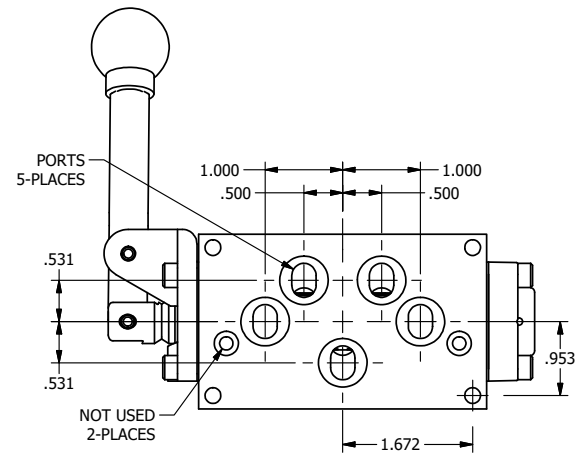

4

3

2

1

B

B

A

A

4

3

2

1

AAA
PRODUCTS
INTERNATIONAL

**AAA PRODUCTS
INTERNATIONAL**
7114 Harry Hines Blvd
Dallas, TX 75235

TITLE: 3/8" SUBPLATE, LEVER, 3 POS,
DTNT A, REGEN SPR CTR FRM C,
BNT LVR LFT, 90D LVR

DRAWING NO.:
DIM_HX3PDBLR

THE INFORMATION CONTAINED WITHIN THIS DOCUMENT IS PROPRIETARY TO AAA PRODUCTS AND MAY NOT BE DISCLOSED WITHOUT PRIOR WRITTEN CONSENT