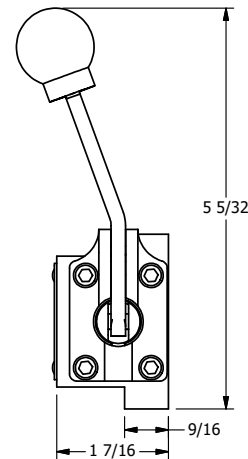

4

3

2

1

B

B

A

A

4

3

2

1

AAA
PRODUCTS
INTERNATIONAL

**AAA PRODUCTS
INTERNATIONAL**
7114 Harry Hines Blvd
Dallas, TX 75235

TITLE: 3/8" SUBPLATE, LEVER, 3 POS,
DTNT A, REGEN SPR CTR FRM C,
BNT LVR LFT, 90D LVR

DRAWING NO.:
DIM_HX3PDBLR