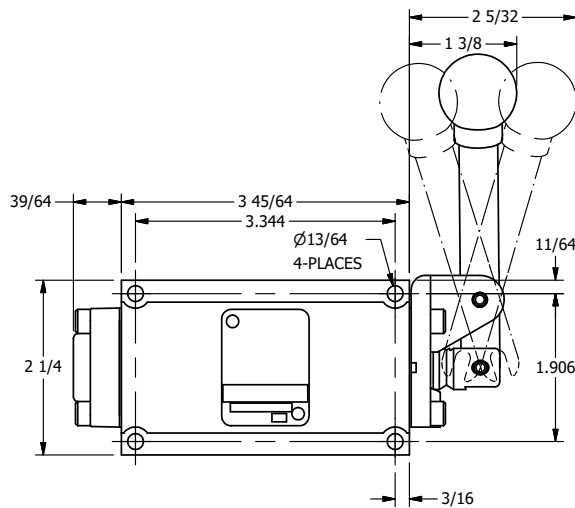

4

3

2

1

B

B

A

A

4

3

2

1

AAA
PRODUCTS
INTERNATIONAL

**AAA PRODUCTS
INTERNATIONAL**
7114 Harry Hines Blvd
Dallas, TX 75235

TITLE: 3/8" SUBPLATE, LEVER, 3 POS,
DTNT A, REGEN SPR CTR FRM C,
BNT LVR LFT, 90D LVR

DRAWING NO.:
DIM_HX3PDBLR

THE INFORMATION CONTAINED WITHIN THIS DOCUMENT IS PROPRIETARY TO AAA PRODUCTS AND MAY NOT BE DISCLOSED WITHOUT PRIOR WRITTEN CONSENT