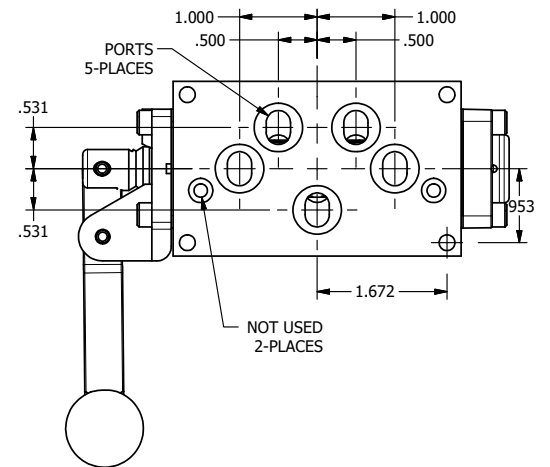

AAA
PRODUCTS
INTERNATIONAL

AAA PRODUCTS INTERNATIONAL
7114 Harry Hines Blvd
Dallas, TX 75235

TITLE: 3/8" SUBPLATE, LEVER, 3 POS,
DTNT A, REGEN SPR CTR FRM C,
BNT LVR LFT, RED KNB, 270D LVR

DRAWING NO.:
DIM_HX3PDBLJRT