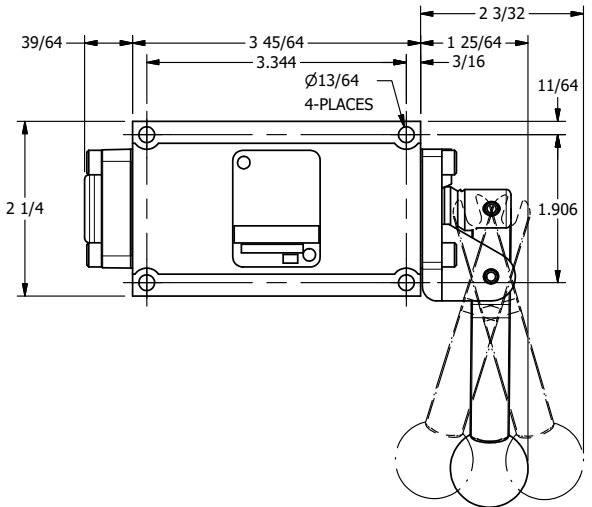

AAA
PRODUCTS
INTERNATIONAL

AAA PRODUCTS INTERNATIONAL
7114 Harry Hines Blvd
Dallas, TX 75235

TITLE: 3/8" SUBPLATE, LEVER, 3 POS,
DTNT A, REGEN SPR CTR FRM C,
BNT LVR LFT, RED KNB, 270D LVR

DRAWING NO.:
DIM_HX3PDBLJRT