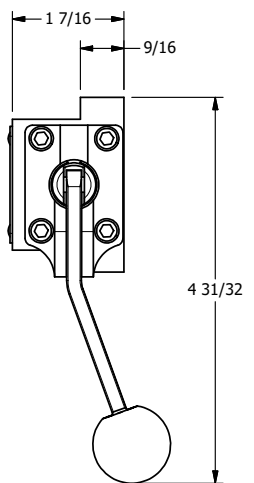

4

3

2

1

B

B

A

A

AAA
PRODUCTS
INTERNATIONAL

AAA PRODUCTS INTERNATIONAL
7114 Harry Hines Blvd
Dallas, TX 75235

TITLE: 3/8" SUBPLATE, LEVER, 3 POS,
DTNT A, REGEN SPR CTR FRM C,
BNT LVR LFT, RED KNB, 270D LVR

DRAWING NO.:
DIM_HX3PDBLJRT