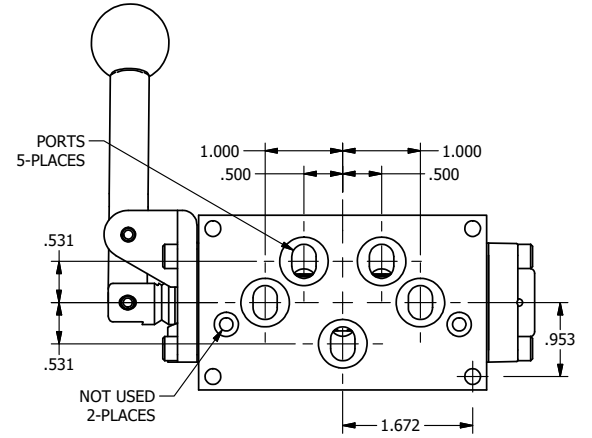

4

3

2

1

B

B

A

A

4

3

2

1

A

A

AAA
PRODUCTS
INTERNATIONAL

**AAA PRODUCTS
INTERNATIONAL**
7114 Harry Hines Blvd
Dallas, TX 75235

TITLE: $3/8$ " SUBPLATE, LEVER, 3 POS,
DTNT A, REGEN SPR CTR FRM C,
BNT LVR LFT, RED KNB, 90D LVR

DRAWING NO.:
DIM_HX3PDBLJR

THE INFORMATION CONTAINED WITHIN THIS DOCUMENT IS PROPRIETARY TO AAA PRODUCTS AND MAY NOT BE DISCLOSED WITHOUT PRIOR WRITTEN CONSENT