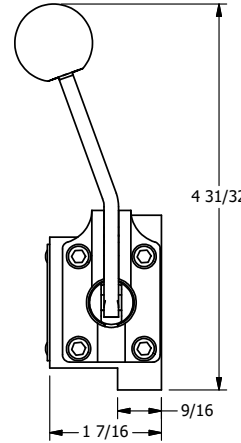

4

3

2

1

B

B

A

A

TITLE: $3/8$ " SUBPLATE, LEVER, 3 POS,
DTNT A, REGEN SPR CTR FRM C,
BNT LVR LFT, RED KNB, 90D LVR

DRAWING NO.:
DIM_HX3PDBLJR

THE INFORMATION CONTAINED WITHIN THIS DOCUMENT IS PROPRIETARY TO AAA PRODUCTS AND MAY NOT BE DISCLOSED WITHOUT PRIOR WRITTEN CONSENT