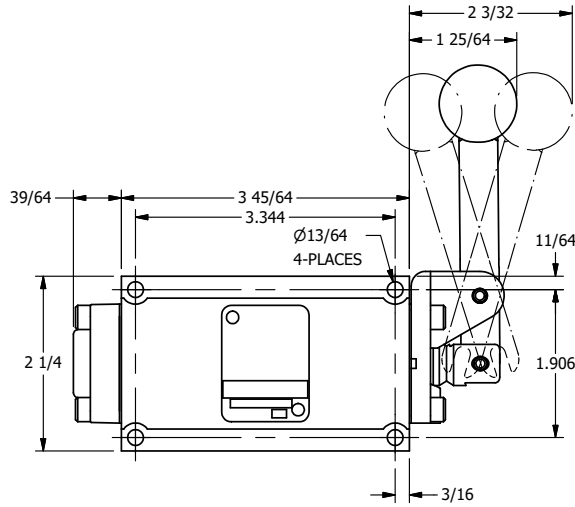

4

3

2

1

B

B

A

A

4

3

2

1

A

A

AAA
PRODUCTS
INTERNATIONAL

**AAA PRODUCTS
INTERNATIONAL**
7114 Harry Hines Blvd
Dallas, TX 75235

TITLE: $3/8$ " SUBPLATE, LEVER, 3 POS,
DTNT A, REGEN SPR CTR FRM C,
BNT LVR LFT, RED KNB, 90D LVR

DRAWING NO.:
DIM_HX3PDBLJR

THE INFORMATION CONTAINED WITHIN THIS DOCUMENT IS PROPRIETARY TO AAA PRODUCTS AND MAY NOT BE DISCLOSED WITHOUT PRIOR WRITTEN CONSENT