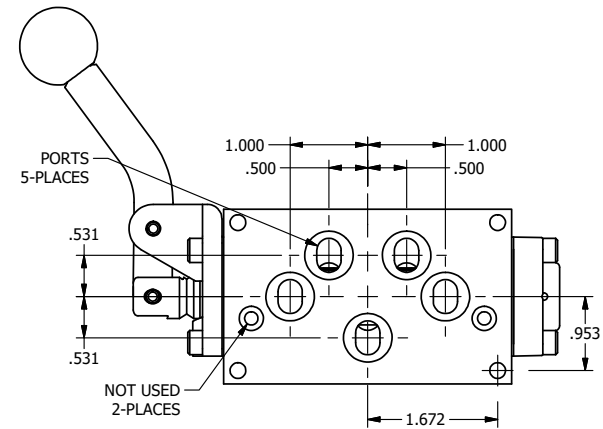

4

3

2

1

AAA
 PRODUCTS
 INTERNATIONAL
AAA PRODUCTS INTERNATIONAL
 7114 Harry Hines Blvd
 Dallas, TX 75235

TITLE: $3/8$ " SUBPLATE, LEVER, 3 POS,
 DTNT A, CLSD SPR CTR FRM C,
 CRVD LVR, RED KNB, 90D LVR

DRAWING NO.:
DIM_HX3PCJR