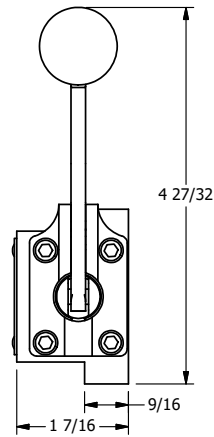

4

3

2

1

AAA
 PRODUCTS
 INTERNATIONAL
AAA PRODUCTS INTERNATIONAL
 7114 Harry Hines Blvd
 Dallas, TX 75235

TITLE: $3/8$ " SUBPLATE, LEVER, 3 POS,
 DTNT A, CLSD SPR CTR FRM C,
 CRVD LVR, RED KNB, 90D LVR

DRAWING NO.:
DIM_HX3PCJR