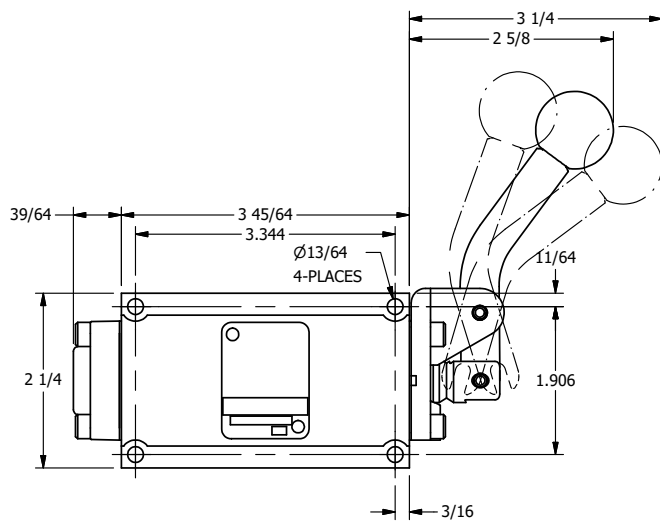

4

3

2

1

AAA
 PRODUCTS
 INTERNATIONAL
AAA PRODUCTS INTERNATIONAL
 7114 Harry Hines Blvd
 Dallas, TX 75235

TITLE: $3/8$ " SUBPLATE, LEVER, 3 POS,
 DTNT A, CLSD SPR CTR FRM C,
 CRVD LVR, RED KNB, 90D LVR

DRAWING NO.:
DIM_HX3PCJR