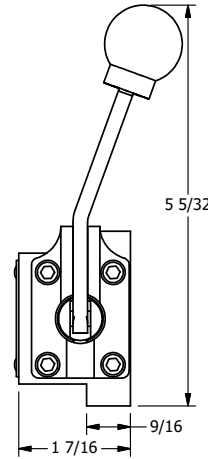

4

3

2

1

B

B

A

A

TITLE: 3/8" SUBPLATE, LEVER, 3 POS,
DTNT A, CLSD SPR CTR FRM C,
BNT LVR RT, 90D LVR

DRAWING NO.:
DIM_HX3PBR

THE INFORMATION CONTAINED WITHIN THIS DOCUMENT IS PROPRIETARY TO AAA PRODUCTS AND MAY NOT BE DISCLOSED WITHOUT PRIOR WRITTEN CONSENT