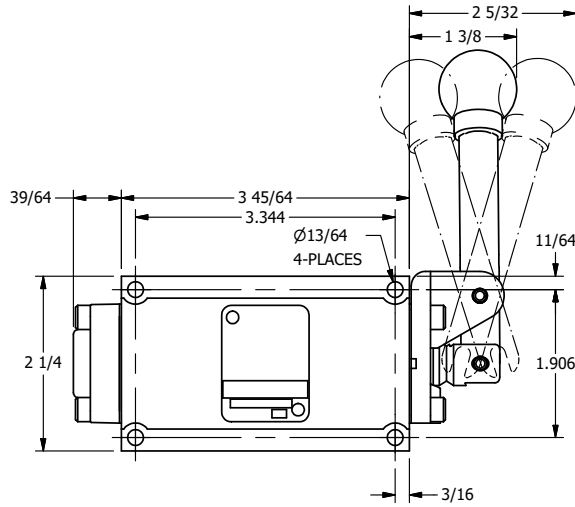

4

3

2

1

B

B

A

A

4

3

2

1

A

A

AAA
PRODUCTS
INTERNATIONAL

**AAA PRODUCTS
INTERNATIONAL**
7114 Harry Hines Blvd
Dallas, TX 75235

TITLE: 3/8" SUBPLATE, LEVER, 3 POS,
DTNT A, CLSD SPR CTR FRM C,
BNT LVR RT, 90D LVR

DRAWING NO.:
DIM_HX3PBR

THE INFORMATION CONTAINED WITHIN THIS DOCUMENT IS PROPRIETARY TO AAA PRODUCTS AND MAY NOT BE DISCLOSED WITHOUT PRIOR WRITTEN CONSENT