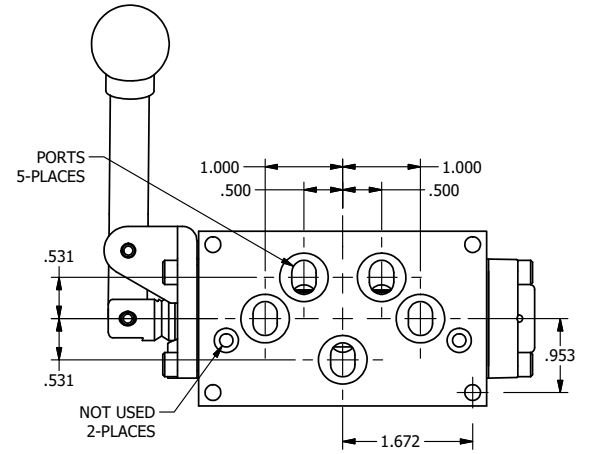

4

3

2

1

B

B

A

A

4

3

2

1

A

A

AAA
PRODUCTS
INTERNATIONAL

**AAA PRODUCTS
INTERNATIONAL**
7114 Harry Hines Blvd
Dallas, TX 75235

TITLE: 3/8" SUBPLATE, LEVER, 3 POS,
DTNT A, CLSD SPR CTR FRM C,
BNT LVR RT, 90D LVR

DRAWING NO.:
DIM_HX3PBR

THE INFORMATION CONTAINED WITHIN THIS DOCUMENT IS PROPRIETARY TO AAA PRODUCTS AND MAY NOT BE DISCLOSED WITHOUT PRIOR WRITTEN CONSENT