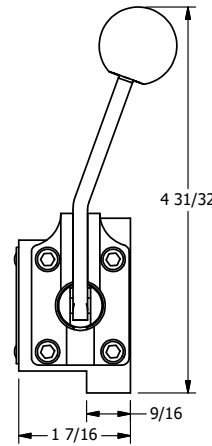

4

3

2

1

**AAA**  
PRODUCTS  
INTERNATIONAL

**AAA PRODUCTS INTERNATIONAL**  
7114 Harry Hines Blvd  
Dallas, TX 75235

TITLE: 3/8" SUBPLATE, LEVER, 3 POS,  
DTNT A, CLSD SPR CTR FRM C,  
BNT LVR RT, RED KNB, 90D LVR

DRAWING NO.:  
DIM\_HX3PBRJR

THE INFORMATION CONTAINED WITHIN THIS DOCUMENT IS PROPRIETARY TO AAA PRODUCTS AND MAY NOT BE DISCLOSED WITHOUT PRIOR WRITTEN CONSENT

4

3

2

1

B

B