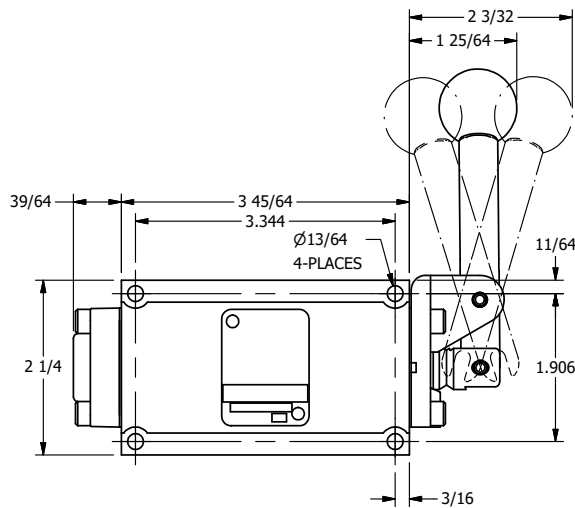

4

3

2

1

**AAA**  
PRODUCTS  
INTERNATIONAL

**AAA PRODUCTS INTERNATIONAL**  
7114 Harry Hines Blvd  
Dallas, TX 75235

TITLE: 3/8" SUBPLATE, LEVER, 3 POS,  
DTNT A, CLSD SPR CTR FRM C,  
BNT LVR RT, RED KNB, 90D LVR

DRAWING NO.:  
DIM\_HX3PBRJR

THE INFORMATION CONTAINED WITHIN THIS DOCUMENT IS PROPRIETARY TO AAA PRODUCTS AND MAY NOT BE DISCLOSED WITHOUT PRIOR WRITTEN CONSENT

4

3

2

1

B

B