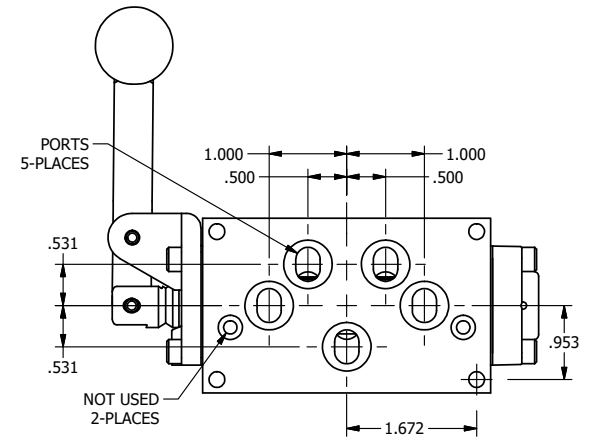

4

3

2

1

**AAA**  
PRODUCTS  
INTERNATIONAL

**AAA PRODUCTS INTERNATIONAL**  
7114 Harry Hines Blvd  
Dallas, TX 75235

TITLE: 3/8" SUBPLATE, LEVER, 3 POS,  
DTNT A, CLSD SPR CTR FRM C,  
BNT LVR RT, RED KNB, 90D LVR

DRAWING NO.:  
DIM\_HX3PBRJR

THE INFORMATION CONTAINED WITHIN THIS DOCUMENT IS PROPRIETARY TO AAA PRODUCTS AND MAY NOT BE DISCLOSED WITHOUT PRIOR WRITTEN CONSENT

4

3

2

1

B

B