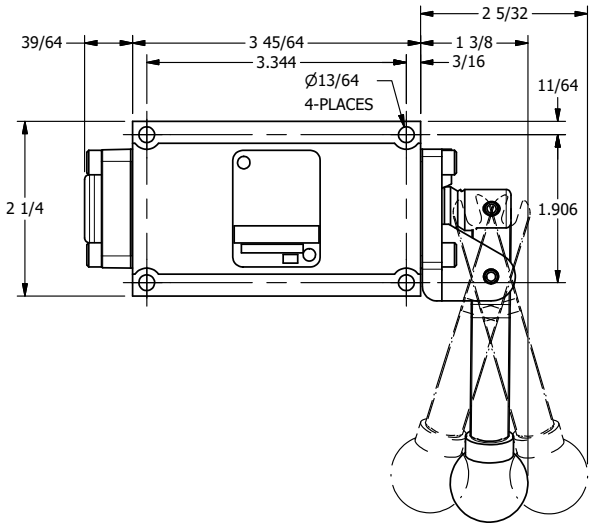

AAA PRODUCTS INTERNATIONAL
 7114 Harry Hines Blvd
 Dallas, TX 75235

TITLE: 3/8" SUBPLATE, LEVER, 3 POS,
 DTNT A, SPR CTR FROM C, CLSD CTR,
 BENT LVR LEFT, 270D LEVER

DRAWING NO.:
 DIM_HX3PBLRT

THE INFORMATION CONTAINED WITHIN THIS DOCUMENT IS PROPRIETARY TO AAA PRODUCTS AND MAY NOT BE DISCLOSED WITHOUT PRIOR WRITTEN CONSENT