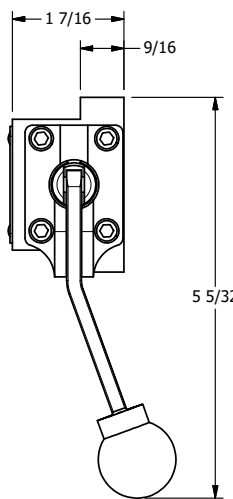

4

3

2

1

B

B

A

A

AAA PRODUCTS INTERNATIONAL
 7114 Harry Hines Blvd
 Dallas, TX 75235

TITLE: 3/8" SUBPLATE, LEVER, 3 POS,
 DTNT A, SPR CTR FROM C, CLSD CTR,
 BENT LVR LEFT, 270D LEVER

DRAWING NO.:
 DIM_HX3PBLRT

THE INFORMATION CONTAINED WITHIN THIS DOCUMENT IS PROPRIETARY TO AAA PRODUCTS AND MAY NOT BE DISCLOSED WITHOUT PRIOR WRITTEN CONSENT