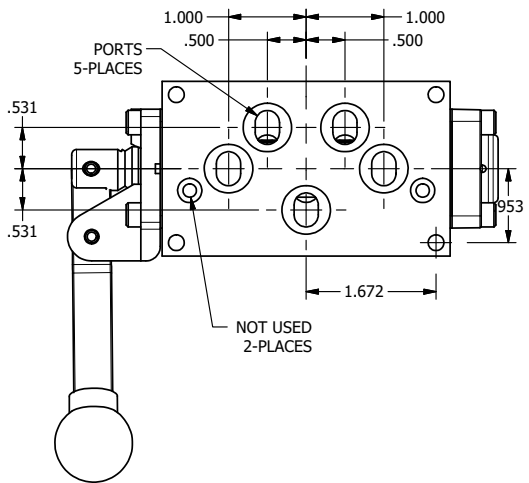

AAA PRODUCTS INTERNATIONAL
 7114 Harry Hines Blvd
 Dallas, TX 75235

TITLE: 3/8" SUBPLATE, LEVER, 3 POS,
 DTNT A, SPR CTR FROM C, CLSD CTR,
 BENT LVR LEFT, 270D LEVER

DRAWING NO.:
 DIM_HX3PBLRT

THE INFORMATION CONTAINED WITHIN THIS DOCUMENT IS PROPRIETARY TO AAA PRODUCTS AND MAY NOT BE DISCLOSED WITHOUT PRIOR WRITTEN CONSENT