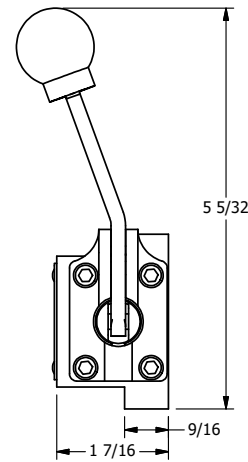

4

3

2

1

B

B

A

A

4

3

2

1

**AAA**  
PRODUCTS  
INTERNATIONAL

**AAA PRODUCTS  
INTERNATIONAL**  
7114 Harry Hines Blvd  
Dallas, TX 75235

TITLE: 3/8" SUBPLATE, LEVER, 3 POS,  
DTNT A, CLSD SPR CTR FRM C,  
BNT LVR LFT, 90D LVR

DRAWING NO.:  
DIM\_HX3PBLR

THE INFORMATION CONTAINED WITHIN THIS DOCUMENT IS PROPRIETARY TO AAA PRODUCTS AND MAY NOT BE DISCLOSED WITHOUT PRIOR WRITTEN CONSENT