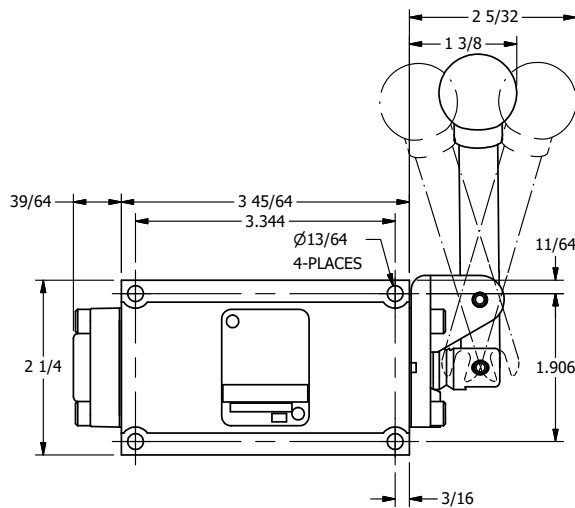

4

3

2

1

B

B

A

A

4

3

2

1

AAA
PRODUCTS
INTERNATIONAL

**AAA PRODUCTS
INTERNATIONAL**
7114 Harry Hines Blvd
Dallas, TX 75235

TITLE: 3/8" SUBPLATE, LEVER, 3 POS,
DTNT A, CLSD SPR CTR FRM C,
BNT LVR LFT, 90D LVR

DRAWING NO.:
DIM_HX3PBLR

THE INFORMATION CONTAINED WITHIN THIS DOCUMENT IS PROPRIETARY TO AAA PRODUCTS AND MAY NOT BE DISCLOSED WITHOUT PRIOR WRITTEN CONSENT