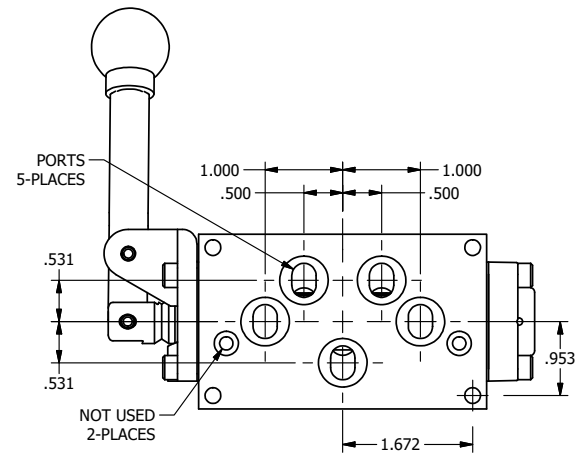

4

3

2

1

B

B

A

A

4

3

2

1

AAA
PRODUCTS
INTERNATIONAL

**AAA PRODUCTS
INTERNATIONAL**
7114 Harry Hines Blvd
Dallas, TX 75235

TITLE: 3/8" SUBPLATE, LEVER, 3 POS,
DTNT A, CLSD SPR CTR FRM C,
BNT LVR LFT, 90D LVR

DRAWING NO.:
DIM_HX3PBLR

THE INFORMATION CONTAINED WITHIN THIS DOCUMENT IS PROPRIETARY TO AAA PRODUCTS AND MAY NOT BE DISCLOSED WITHOUT PRIOR WRITTEN CONSENT