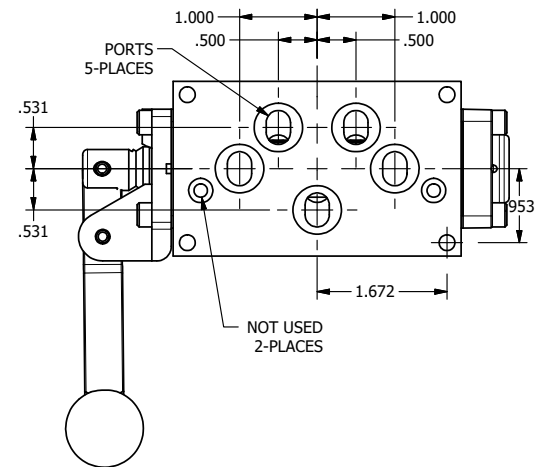

AAA
PRODUCTS
INTERNATIONAL

AAA PRODUCTS INTERNATIONAL
7114 Harry Hines Blvd
Dallas, TX 75235

TITLE: 3/8" SUBPLATE, LEVER, 3 POS,
DTNT A, CLSD SPR CTR FRM C,
BNT LVR LFT, RED KNB, 270D LVR

DRAWING NO.:
DIM_HX3PBLJRT