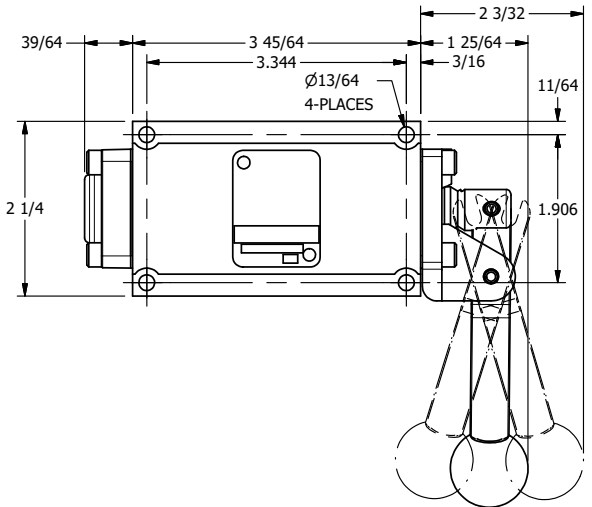

AAA
PRODUCTS
INTERNATIONAL

AAA PRODUCTS INTERNATIONAL
7114 Harry Hines Blvd
Dallas, TX 75235

TITLE: 3/8" SUBPLATE, LEVER, 3 POS,
DTNT A, CLSD SPR CTR FRM C,
BNT LVR LFT, RED KNB, 270D LVR

DRAWING NO.:
DIM_HX3PBLJRT