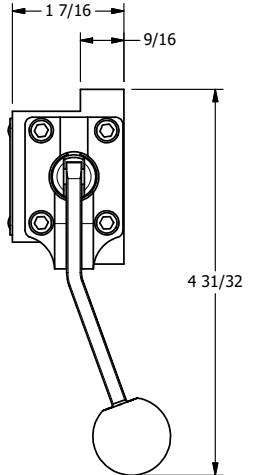

4

3

2

1

B

B

A

A

AAA
PRODUCTS
INTERNATIONAL

AAA PRODUCTS INTERNATIONAL
7114 Harry Hines Blvd
Dallas, TX 75235

TITLE: 3/8" SUBPLATE, LEVER, 3 POS,
DTNT A, CLSD SPR CTR FRM C,
BNT LVR LFT, RED KNB, 270D LVR

DRAWING NO.:
DIM_HX3PBLJRT