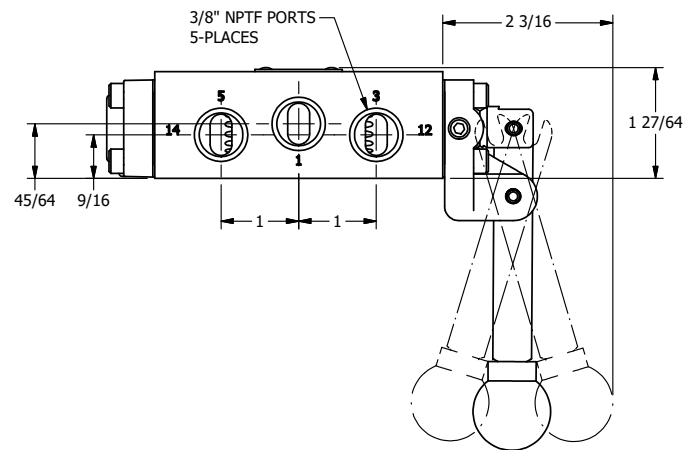

4

3

2

1

A

A

AAA
PRODUCTS
INTERNATIONAL

**AAA PRODUCTS
INTERNATIONAL**
7114 Harry Hines Blvd
Dallas, TX 75235

TITLE: 3/8" SIDE PORT, LEVER, 3 POS,
DTNT A, FLOAT SPR CTR FRM C,
180D LVR

DRAWING NO.:
DIM_HX3GT

THE INFORMATION CONTAINED WITHIN THIS DOCUMENT IS PROPRIETARY TO AAA PRODUCTS AND MAY NOT BE DISCLOSED WITHOUT PRIOR WRITTEN CONSENT