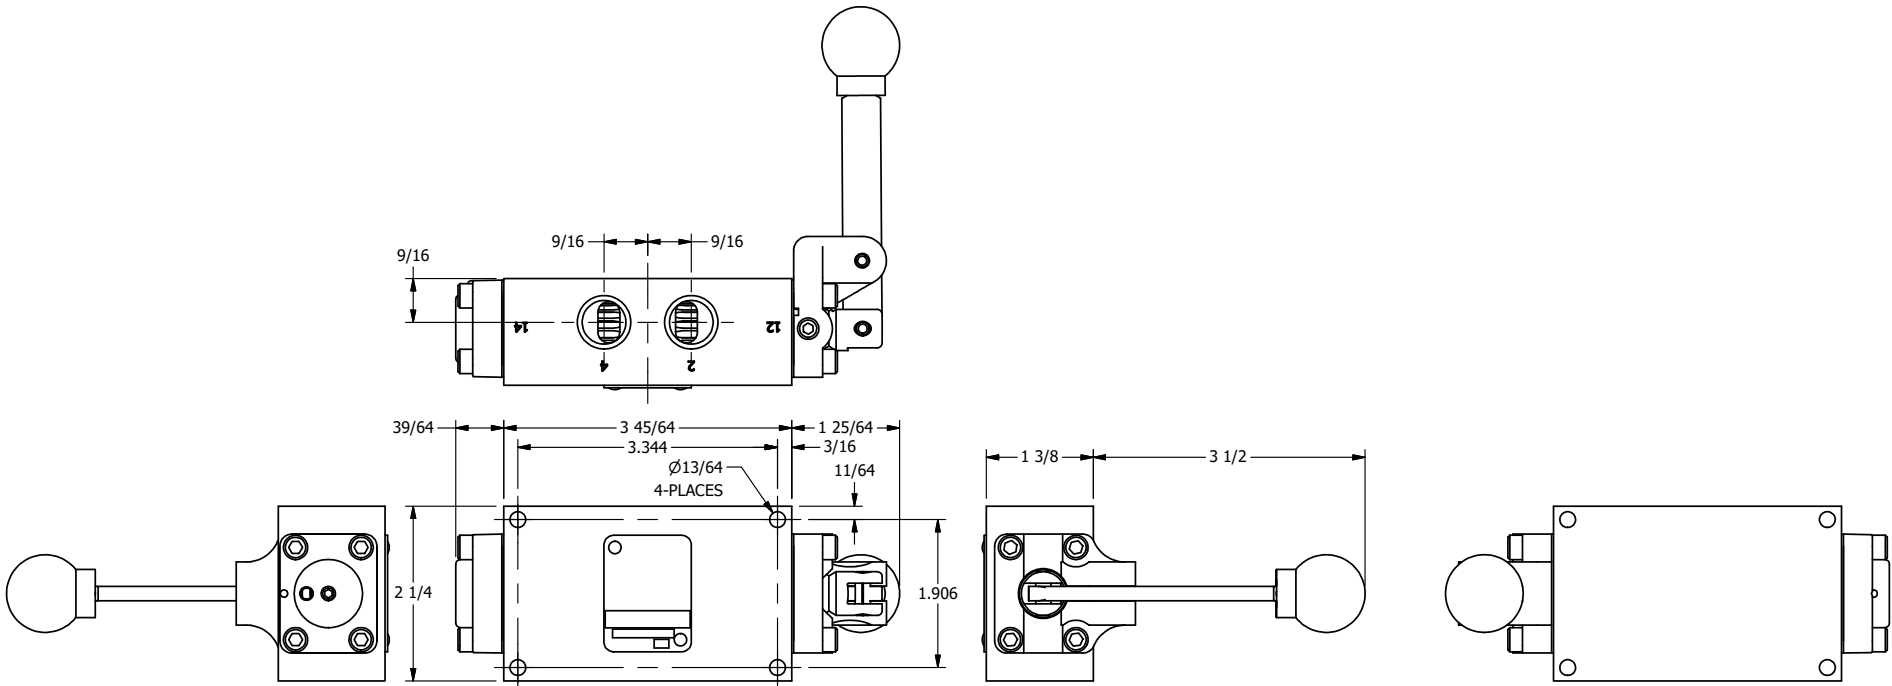

4

3

2

1

B

B

A

A

4

3

2

1

A

A

AAA
PRODUCTS
INTERNATIONAL

**AAA PRODUCTS
INTERNATIONAL**
7114 Harry Hines Blvd
Dallas, TX 75235

TITLE: 3/8" SIDE PORT, LEVER, 3 POS,
DTNT A, FLOAT SPR CTR FRM C,
180D LVR

DRAWING NO.:
DIM_HX3GT

THE INFORMATION CONTAINED WITHIN THIS DOCUMENT IS PROPRIETARY TO AAA PRODUCTS AND MAY NOT BE DISCLOSED WITHOUT PRIOR WRITTEN CONSENT