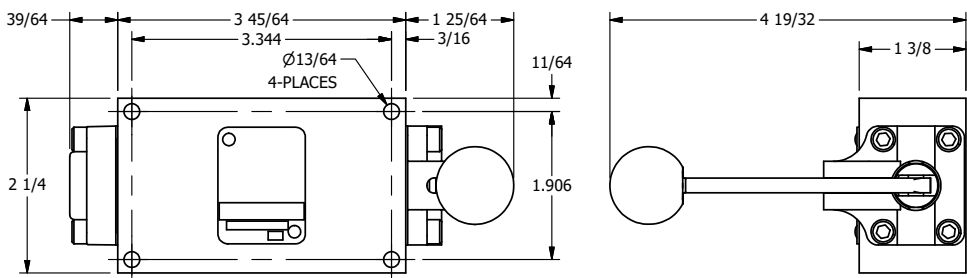

4

3

2

1

**AAA**  
PRODUCTS  
INTERNATIONAL

**AAA PRODUCTS  
INTERNATIONAL**  
7114 Harry Hines Blvd  
Dallas, TX 75235

TITLE: 3/8" SIDE PORT, LEVER, 3 POS,  
DTNT A, FLOAT SPR CTR FRM C,  
HVY DTY, RED KNB

DRAWING NO.:  
DIM\_HX3GHJ