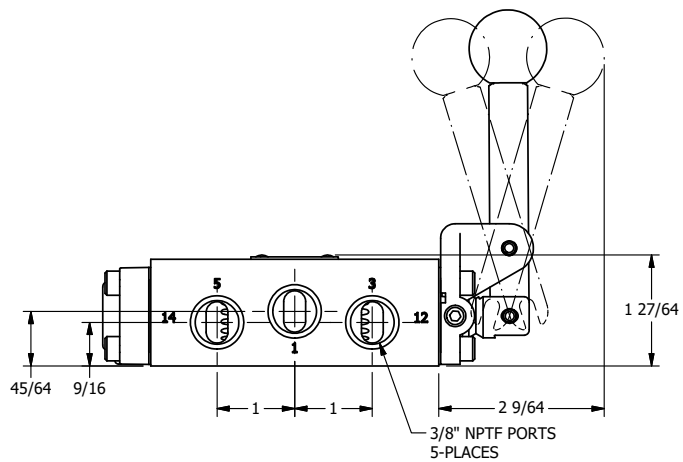

4

3

2

1

**AAA**  
PRODUCTS  
INTERNATIONAL

**AAA PRODUCTS  
INTERNATIONAL**  
7114 Harry Hines Blvd  
Dallas, TX 75235

TITLE: 3/8" SIDE PORT, LEVER, 3 POS,  
DTNT A, FLOAT SPR CTR FRM C,  
HVY DTY, RED KNB

DRAWING NO.:  
DIM\_HX3GHJ