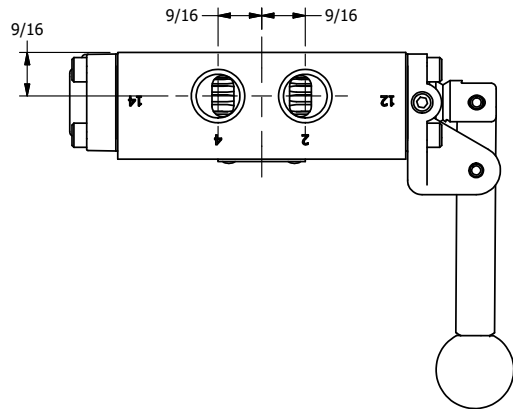

4

3

2

1

**AAA**  
PRODUCTS  
INTERNATIONAL

**AAA PRODUCTS  
INTERNATIONAL**  
7114 Harry Hines Blvd  
Dallas, TX 75235

TITLE: 3/8" SIDE PORT, LEVER, 3 POS,  
DTNT A, FLOAT SPR CTR FRM C,  
HVY DTY, RED KNB

DRAWING NO.:  
DIM\_HX3GHJ