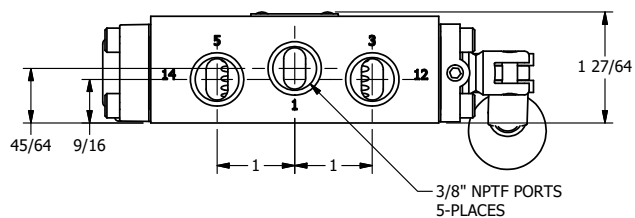

4

3

2

1

**AAA**  
PRODUCTS  
INTERNATIONAL

**AAA PRODUCTS INTERNATIONAL**  
7114 Harry Hines Blvd  
Dallas, TX 75235

TITLE: 3/8" SIDE PORT, LEVER, 3 POS,  
DTNT A, FLOAT SPR CTR FRM C,  
BNT LVR RT, RED KNB, 90D LVR