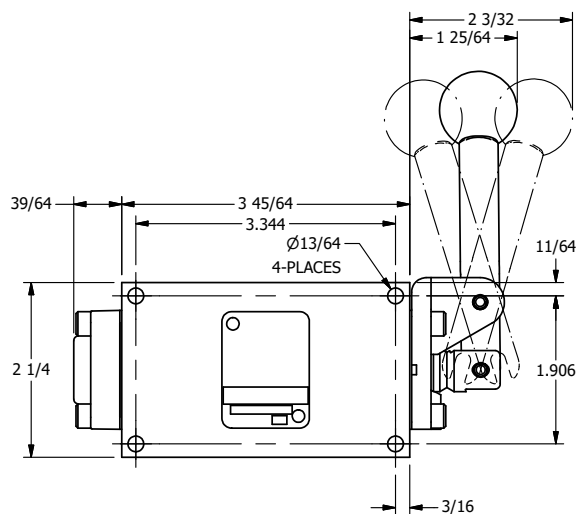

4

3

2

1

**AAA**  
PRODUCTS  
INTERNATIONAL

**AAA PRODUCTS INTERNATIONAL**  
7114 Harry Hines Blvd  
Dallas, TX 75235

TITLE: 3/8" SIDE PORT, LEVER, 3 POS,  
DTNT A, FLOAT SPR CTR FRM C,  
BNT LVR RT, RED KNB, 90D LVR

DRAWING NO.:  
DIM\_HX3GBRJR

THE INFORMATION CONTAINED WITHIN THIS DOCUMENT IS PROPRIETARY TO AAA PRODUCTS AND MAY NOT BE DISCLOSED WITHOUT PRIOR WRITTEN CONSENT

4

3

2

1

B

B