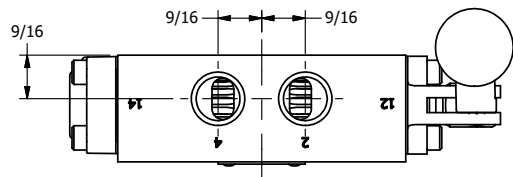

4

3

2

1

**AAA**  
PRODUCTS  
INTERNATIONAL

**AAA PRODUCTS INTERNATIONAL**  
7114 Harry Hines Blvd  
Dallas, TX 75235

TITLE: 3/8" SIDE PORT, LEVER, 3 POS,  
DTNT A, FLOAT SPR CTR FRM C,  
BNT LVR RT, RED KNB, 90D LVR