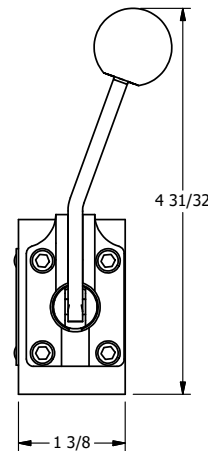

4

3

2

1

**AAA**  
PRODUCTS  
INTERNATIONAL

**AAA PRODUCTS INTERNATIONAL**  
7114 Harry Hines Blvd  
Dallas, TX 75235

TITLE: 3/8" SIDE PORT, LEVER, 3 POS,  
DTNT A, FLOAT SPR CTR FRM C,  
BNT LVR RT, RED KNB, 90D LVR

DRAWING NO.:  
DIM\_HX3GBRJR

THE INFORMATION CONTAINED WITHIN THIS DOCUMENT IS PROPRIETARY TO AAA PRODUCTS AND MAY NOT BE DISCLOSED WITHOUT PRIOR WRITTEN CONSENT

4

3

2

1

B

B