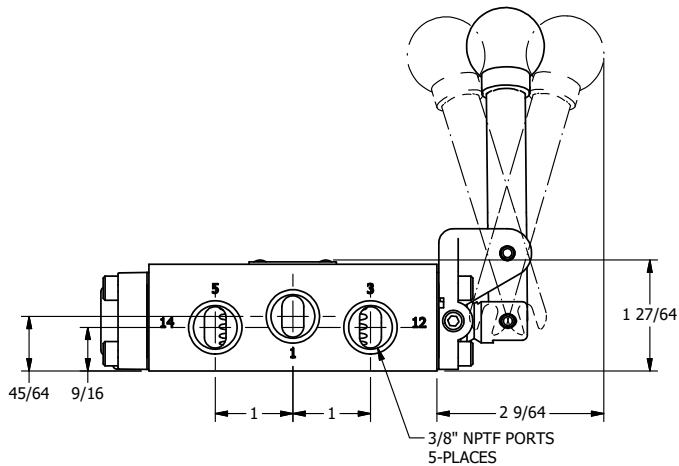

4

3

2

1

**AAA**  
PRODUCTS  
INTERNATIONAL

**AAA PRODUCTS  
INTERNATIONAL**  
7114 Harry Hines Blvd  
Dallas, TX 75235

TITLE: 3/8" SIDE PORT, LEVER, 3 POS,  
DTNT A, FLOAT SPR CTR FRM C,  
BNT LVR LFT, HVY DTY

DRAWING NO.:  
DIM\_HX3GBRH

THE INFORMATION CONTAINED WITHIN THIS DOCUMENT IS PROPRIETARY TO AAA PRODUCTS AND MAY NOT BE DISCLOSED WITHOUT PRIOR WRITTEN CONSENT

4

3

2

1

B

B