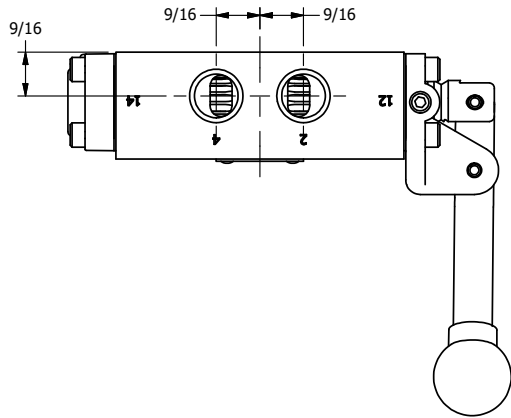

4

3

2

1

**AAA**  
PRODUCTS  
INTERNATIONAL

**AAA PRODUCTS  
INTERNATIONAL**  
7114 Harry Hines Blvd  
Dallas, TX 75235

TITLE: 3/8" SIDE PORT, LEVER, 3 POS,  
DTNT A, FLOAT SPR CTR FRM C,  
BNT LVR LFT, HVY DTY

DRAWING NO.:  
DIM\_HX3GBRH

THE INFORMATION CONTAINED WITHIN THIS DOCUMENT IS PROPRIETARY TO AAA PRODUCTS AND MAY NOT BE DISCLOSED WITHOUT PRIOR WRITTEN CONSENT

4

3

2

1

B

B