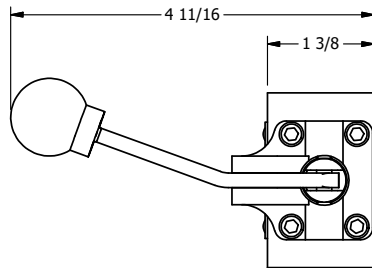

4

3

2

1

**AAA**  
PRODUCTS  
INTERNATIONAL

**AAA PRODUCTS  
INTERNATIONAL**  
7114 Harry Hines Blvd  
Dallas, TX 75235

TITLE: 3/8" SIDE PORT, LEVER, 3 POS,  
DTNT A, FLOAT SPR CTR FRM C,  
BNT LVR LFT, HVY DTY

DRAWING NO.:  
DIM\_HX3GBRH

THE INFORMATION CONTAINED WITHIN THIS DOCUMENT IS PROPRIETARY TO AAA PRODUCTS AND MAY NOT BE DISCLOSED WITHOUT PRIOR WRITTEN CONSENT

4

3

2

1

B

B