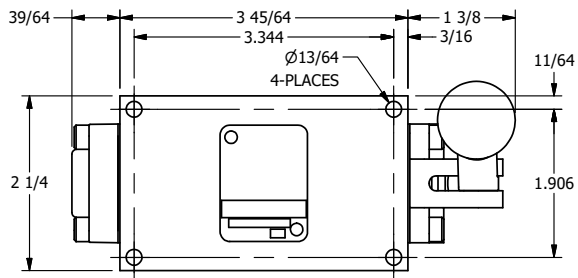

4

3

2

1

**AAA**  
PRODUCTS  
INTERNATIONAL

**AAA PRODUCTS  
INTERNATIONAL**  
7114 Harry Hines Blvd  
Dallas, TX 75235

TITLE: 3/8" SIDE PORT, LEVER, 3 POS,  
DTNT A, FLOAT SPR CTR FRM C,  
BNT LVR LFT, HVY DTY

DRAWING NO.:  
DIM\_HX3GBRH

THE INFORMATION CONTAINED WITHIN THIS DOCUMENT IS PROPRIETARY TO AAA PRODUCTS AND MAY NOT BE DISCLOSED WITHOUT PRIOR WRITTEN CONSENT

4

3

2

1

B

B