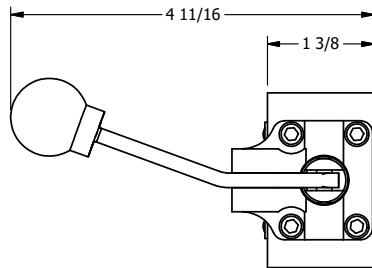

4

3

2

1

**AAA**  
PRODUCTS  
INTERNATIONAL

**AAA PRODUCTS  
INTERNATIONAL**  
7114 Harry Hines Blvd  
Dallas, TX 75235

TITLE: 3/8" SIDE PORT, LEVER, 3 POS,  
DTNT A, FLOAT SPR CTR FRM C,  
BENT LVR RT

DRAWING NO.:  
DIM\_HX3GBR