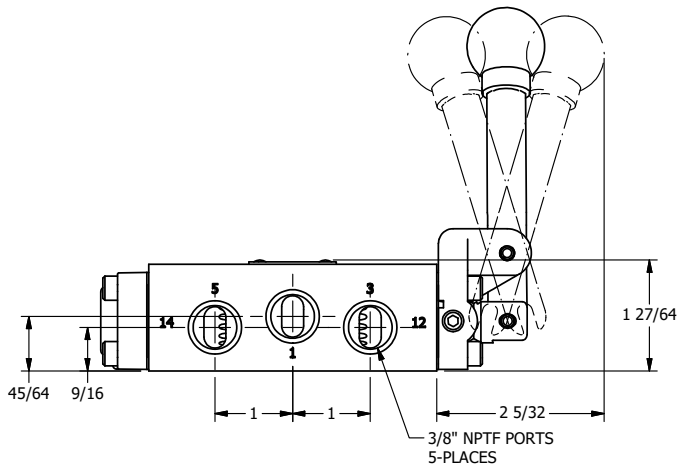

4

3

2

1

**AAA**  
PRODUCTS  
INTERNATIONAL

**AAA PRODUCTS  
INTERNATIONAL**  
7114 Harry Hines Blvd  
Dallas, TX 75235

TITLE: 3/8" SIDE PORT, LEVER, 3 POS,  
DTNT A, FLOAT SPR CTR FRM C,  
BENT LVR RT

DRAWING NO.:  
DIM\_HX3GBR