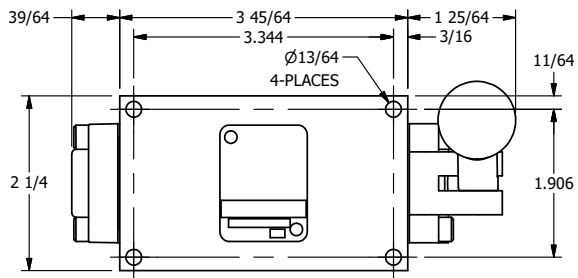

4

3

2

1

**AAA**  
PRODUCTS  
INTERNATIONAL

**AAA PRODUCTS  
INTERNATIONAL**  
7114 Harry Hines Blvd  
Dallas, TX 75235

TITLE: 3/8" SIDE PORT, LEVER, 3 POS,  
DTNT A, FLOAT SPR CTR FRM C,  
BENT LVR RT

DRAWING NO.:  
DIM\_HX3GBR