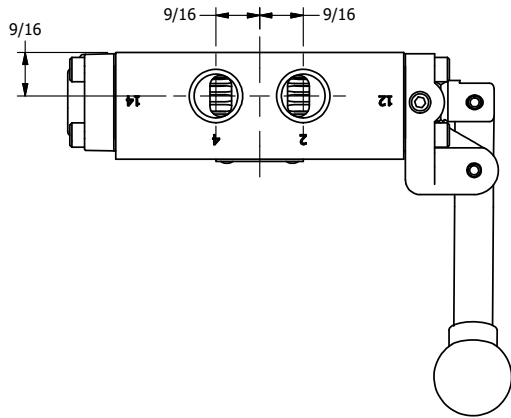

4

3

2

1

**AAA**  
PRODUCTS  
INTERNATIONAL

**AAA PRODUCTS  
INTERNATIONAL**  
7114 Harry Hines Blvd  
Dallas, TX 75235

TITLE: 3/8" SIDE PORT, LEVER, 3 POS,  
DTNT A, FLOAT SPR CTR FRM C,  
BENT LVR RT

DRAWING NO.:  
DIM\_HX3GBR