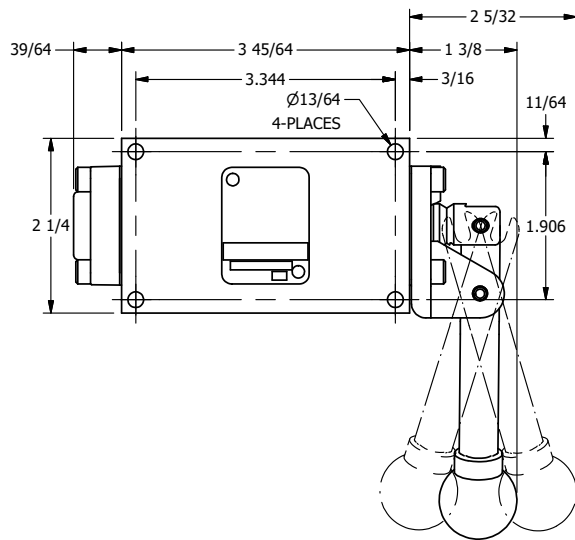

4

3

2

1

**AAA**  
PRODUCTS  
INTERNATIONAL

**AAA PRODUCTS INTERNATIONAL**  
7114 Harry Hines Blvd  
Dallas, TX 75235

TITLE: 3/8" SIDE PORT, LEVER, 3 POS,  
DTNT A, SPR CTR FROM C, FLOAT CTR,  
BENT LVR LEFT, 270D LEVER

DRAWING NO.:  
DIM\_HX3GBLRT

THE INFORMATION CONTAINED WITHIN THIS DOCUMENT IS PROPRIETARY TO AAA PRODUCTS AND MAY NOT BE DISCLOSED WITHOUT PRIOR WRITTEN CONSENT

4

3

2

1

B

B