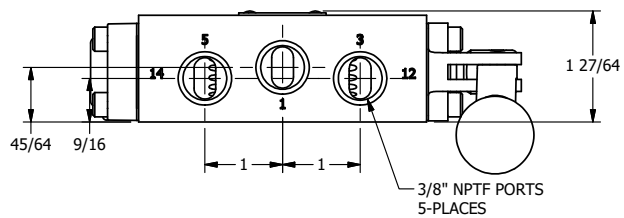

4

3

2

1

**AAA**  
PRODUCTS  
INTERNATIONAL

**AAA PRODUCTS INTERNATIONAL**  
7114 Harry Hines Blvd  
Dallas, TX 75235

TITLE: 3/8" SIDE PORT, LEVER, 3 POS,  
DTNT A, SPR CTR FROM C, FLOAT CTR,  
BENT LVR LEFT, 270D LEVER

DRAWING NO.:  
DIM\_HX3GBLRT

THE INFORMATION CONTAINED WITHIN THIS DOCUMENT IS PROPRIETARY TO AAA PRODUCTS AND MAY NOT BE DISCLOSED WITHOUT PRIOR WRITTEN CONSENT

4

3

2

1

B

B