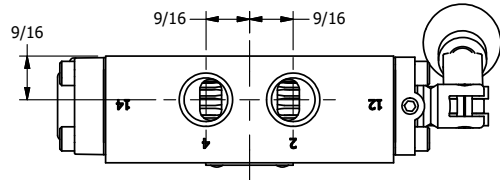

4

3

2

1

**AAA**  
PRODUCTS  
INTERNATIONAL

**AAA PRODUCTS INTERNATIONAL**  
7114 Harry Hines Blvd  
Dallas, TX 75235

TITLE: 3/8" SIDE PORT, LEVER, 3 POS,  
DTNT A, SPR CTR FROM C, FLOAT CTR,  
BENT LVR LEFT, 270D LEVER

DRAWING NO.:  
DIM\_HX3GBLRT

THE INFORMATION CONTAINED WITHIN THIS DOCUMENT IS PROPRIETARY TO AAA PRODUCTS AND MAY NOT BE DISCLOSED WITHOUT PRIOR WRITTEN CONSENT

4

3

2

1

B

B