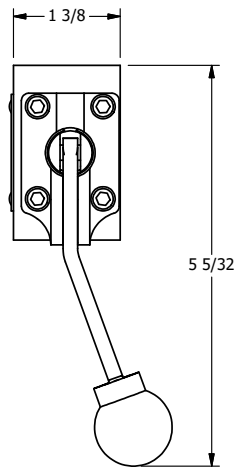

4

3

2

1

**AAA**  
PRODUCTS  
INTERNATIONAL

**AAA PRODUCTS INTERNATIONAL**  
7114 Harry Hines Blvd  
Dallas, TX 75235

TITLE: 3/8" SIDE PORT, LEVER, 3 POS,  
DTNT A, SPR CTR FROM C, FLOAT CTR,  
BENT LVR LEFT, 270D LEVER

DRAWING NO.:  
DIM\_HX3GBLRT

THE INFORMATION CONTAINED WITHIN THIS DOCUMENT IS PROPRIETARY TO AAA PRODUCTS AND MAY NOT BE DISCLOSED WITHOUT PRIOR WRITTEN CONSENT

4

3

2

1

B

B