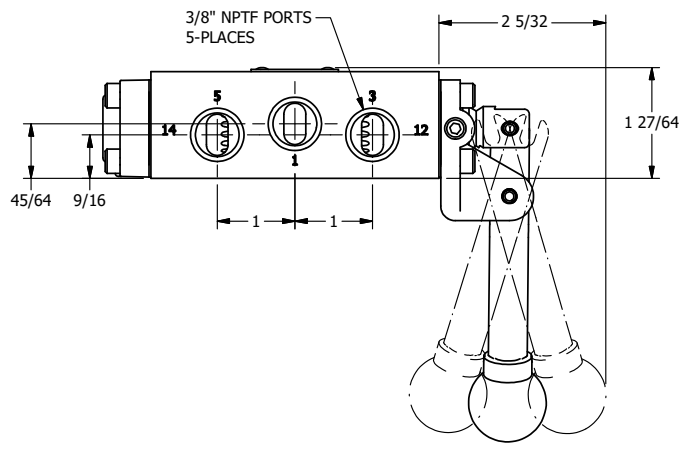

4

3

2

1

B

B

4

3

2

1

A

A

AAA
PRODUCTS
INTERNATIONAL

**AAA PRODUCTS
INTERNATIONAL**
7114 Harry Hines Blvd
Dallas, TX 75235

TITLE: 3/8" SIDE PORT, LEVER, 3 POS,
DTNT A, FLOAT SPR CTR FRM C,
BNT LVR LFT, HVY DTY, 180D LVR

DRAWING NO.:
DIM_HX3GBLHT

THE INFORMATION CONTAINED WITHIN THIS DOCUMENT IS PROPRIETARY TO AAA PRODUCTS AND MAY NOT BE DISCLOSED WITHOUT PRIOR WRITTEN CONSENT