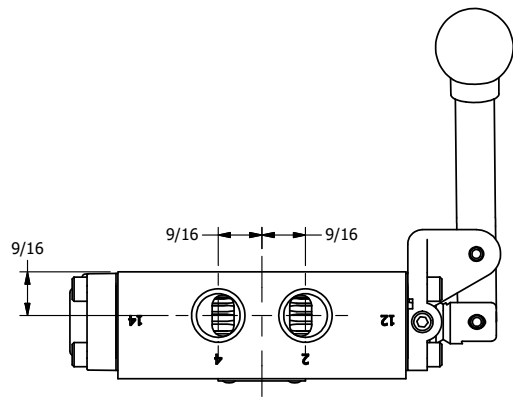

4

3

2

1

B

B

4

3

2

1

A

A

**AAA**  
PRODUCTS  
INTERNATIONAL

**AAA PRODUCTS  
INTERNATIONAL**  
7114 Harry Hines Blvd  
Dallas, TX 75235

TITLE: 3/8" SIDE PORT, LEVER, 3 POS,  
DTNT A, FLOAT SPR CTR FRM C,  
BNT LVR LFT, HVY DTY, 180D LVR