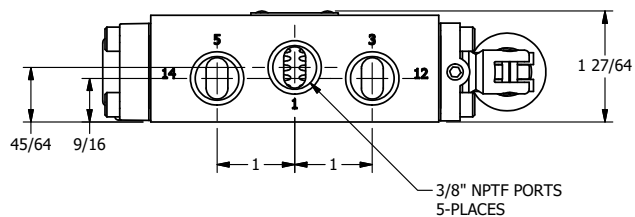

4

3

2

1

AAA
PRODUCTS
INTERNATIONAL

**AAA PRODUCTS
INTERNATIONAL**
7114 Harry Hines Blvd
Dallas, TX 75235

TITLE: 3/8" SIDE PORT, LEVER, 3 POS,
DTNT A, REGEN SPR CTR FRM C,
90D LVR

DRAWING NO.:
DIM_HX3DR