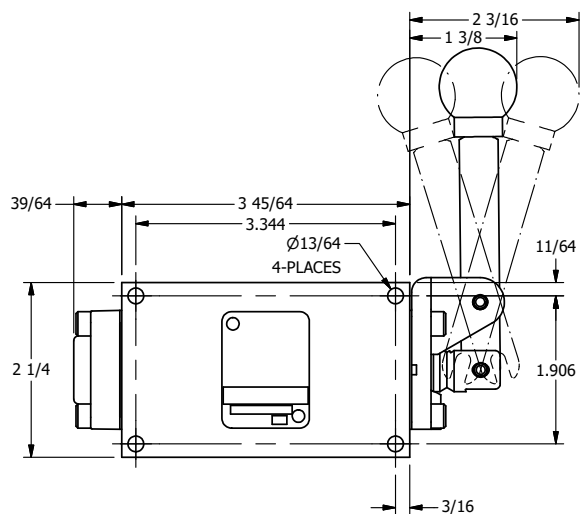

4

3

2

1

AAA
PRODUCTS
INTERNATIONAL

**AAA PRODUCTS
INTERNATIONAL**
7114 Harry Hines Blvd
Dallas, TX 75235

TITLE: 3/8" SIDE PORT, LEVER, 3 POS,
DTNT A, REGEN SPR CTR FRM C,
90D LVR

DRAWING NO.:
DIM_HX3DR