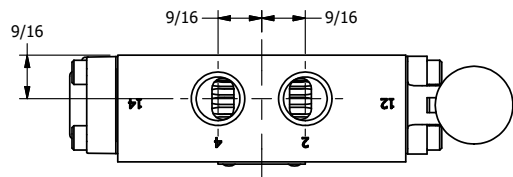

4

3

2

1

B

B

A

A

4

3

2

1

AAA
PRODUCTS
INTERNATIONAL

**AAA PRODUCTS
INTERNATIONAL**
7114 Harry Hines Blvd
Dallas, TX 75235

TITLE: 3/8" SIDE PORT, LEVER, 3 POS,
DTNT A, REGEN SPR CTR FRM C,
90D LVR

DRAWING NO.:
DIM_HX3DR

THE INFORMATION CONTAINED WITHIN THIS DOCUMENT IS PROPRIETARY TO AAA PRODUCTS AND MAY NOT BE DISCLOSED WITHOUT PRIOR WRITTEN CONSENT