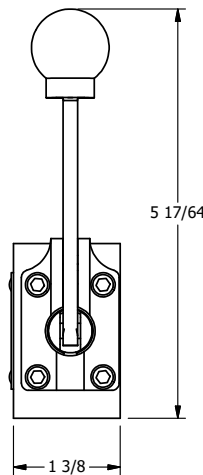

4

3

2

1

B

B

A

A

4

3

2

1

AAA
PRODUCTS
INTERNATIONAL

**AAA PRODUCTS
INTERNATIONAL**
7114 Harry Hines Blvd
Dallas, TX 75235

TITLE: 3/8" SIDE PORT, LEVER, 3 POS,
DTNT A, REGEN SPR CTR FRM C,
90D LVR

DRAWING NO.:
DIM_HX3DR