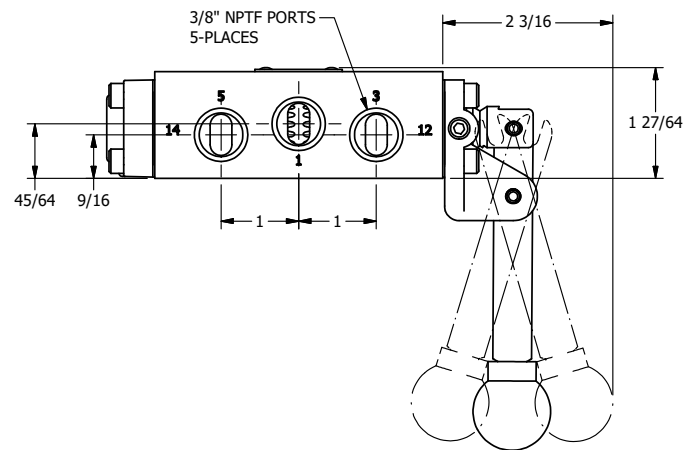

4

3

2

1

A

A

AAA
PRODUCTS
INTERNATIONAL

**AAA PRODUCTS
INTERNATIONAL**
7114 Harry Hines Blvd
Dallas, TX 75235

TITLE: 3/8" SIDE PORT, LEVER, 3 POS,
DTNT A, REGEN SPR CTR FRM C,
HVY DTY, 180D LVR

DRAWING NO.:
DIM_HX3DHT

THE INFORMATION CONTAINED WITHIN THIS DOCUMENT IS PROPRIETARY TO AAA PRODUCTS AND MAY NOT BE DISCLOSED WITHOUT PRIOR WRITTEN CONSENT