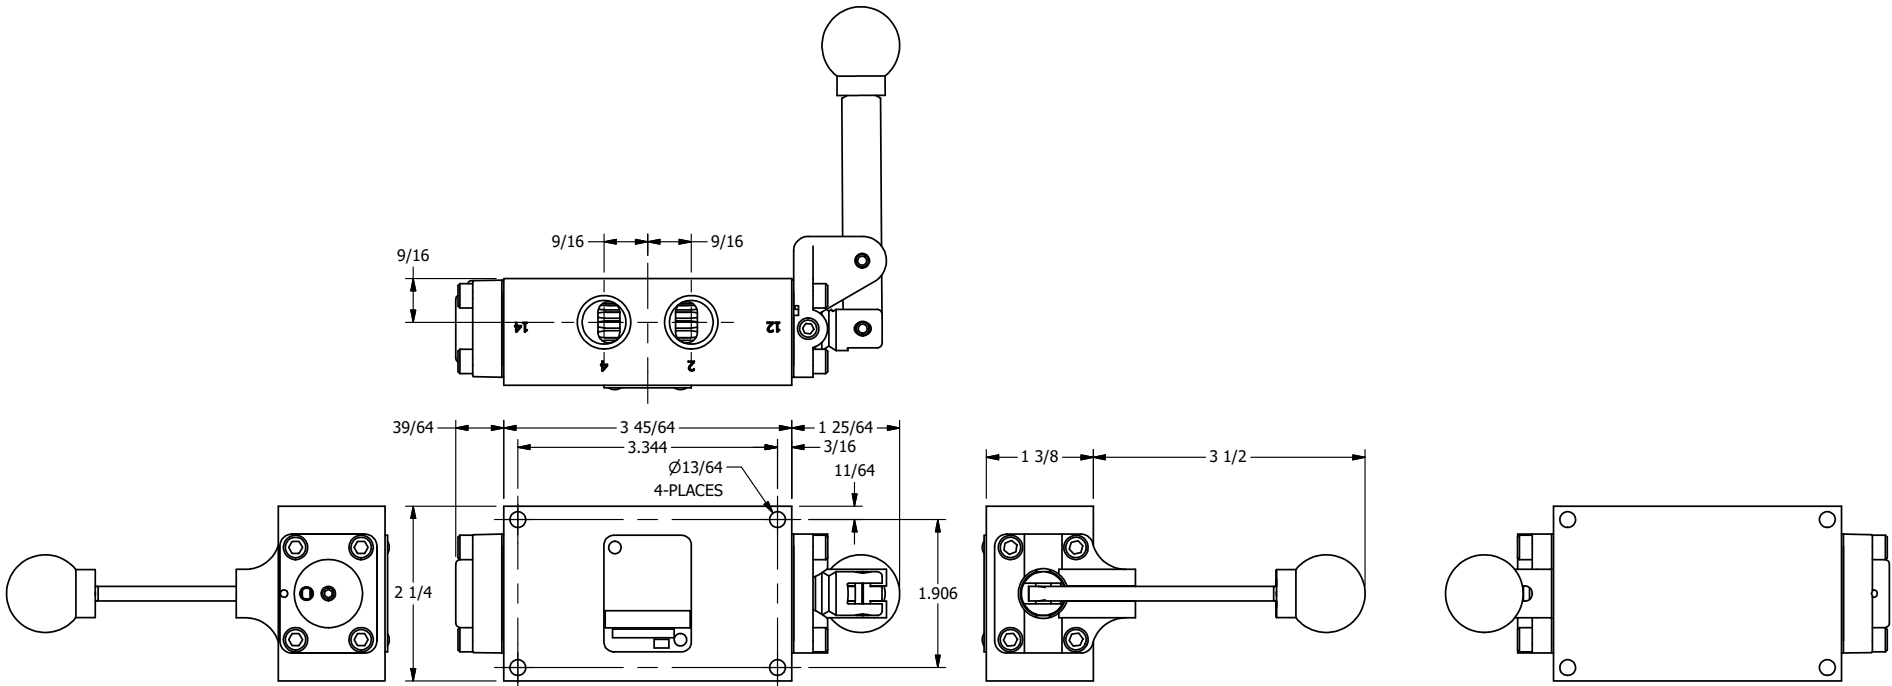

4

3

2

1

B

B

A

A

4

3

2

1

A

A

AAA
PRODUCTS
INTERNATIONAL

**AAA PRODUCTS
INTERNATIONAL**
7114 Harry Hines Blvd
Dallas, TX 75235

TITLE: 3/8" SIDE PORT, LEVER, 3 POS,
DTNT A, REGEN SPR CTR FRM C,
HVY DTY, 180D LVR

DRAWING NO.:
DIM_HX3DHT

THE INFORMATION CONTAINED WITHIN THIS DOCUMENT IS PROPRIETARY TO AAA PRODUCTS AND MAY NOT BE DISCLOSED WITHOUT PRIOR WRITTEN CONSENT