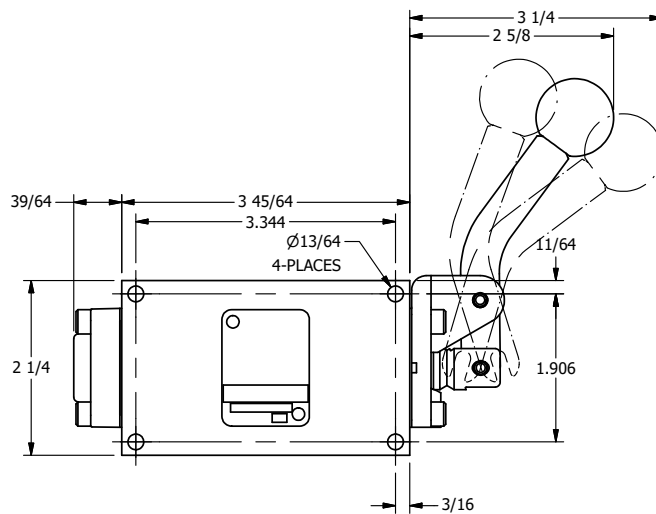

4

3

2

1

**AAA**  
PRODUCTS  
INTERNATIONAL

**AAA PRODUCTS INTERNATIONAL**  
7114 Harry Hines Blvd  
Dallas, TX 75235

TITLE: 3/8" SIDE PORT, LEVER, 3 POS,  
DTNT A, REGEN SPR CTR FRM C,  
CRVD LVR, RED KNB, 90D LVR

DRAWING NO.:  
DIM\_HX3DCJR

THE INFORMATION CONTAINED WITHIN THIS DOCUMENT IS PROPRIETARY TO AAA PRODUCTS AND MAY NOT BE DISCLOSED WITHOUT PRIOR WRITTEN CONSENT

4

3

2

1

B

B