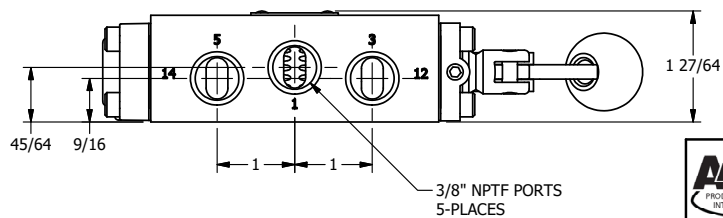

4

3

2

1

**AAA**  
PRODUCTS  
INTERNATIONAL

**AAA PRODUCTS INTERNATIONAL**  
7114 Harry Hines Blvd  
Dallas, TX 75235

TITLE: 3/8" SIDE PORT, LEVER, 3 POS,  
DTNT A, REGEN SPR CTR FRM C,  
CRVD LVR, RED KNB, 90D LVR