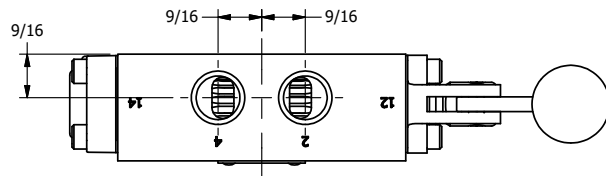

4

3

2

1

**AAA**  
PRODUCTS  
INTERNATIONAL

**AAA PRODUCTS INTERNATIONAL**  
7114 Harry Hines Blvd  
Dallas, TX 75235

TITLE: 3/8" SIDE PORT, LEVER, 3 POS,  
DTNT A, REGEN SPR CTR FRM C,  
CRVD LVR, RED KNB, 90D LVR