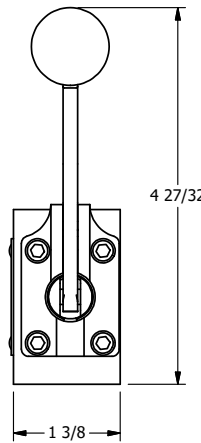

4

3

2

1

**AAA**  
PRODUCTS  
INTERNATIONAL

**AAA PRODUCTS INTERNATIONAL**  
7114 Harry Hines Blvd  
Dallas, TX 75235

TITLE: 3/8" SIDE PORT, LEVER, 3 POS,  
DTNT A, REGEN SPR CTR FRM C,  
CRVD LVR, RED KNB, 90D LVR

DRAWING NO.:  
DIM\_HX3DCJR

THE INFORMATION CONTAINED WITHIN THIS DOCUMENT IS PROPRIETARY TO AAA PRODUCTS AND MAY NOT BE DISCLOSED WITHOUT PRIOR WRITTEN CONSENT

4

3

2

1

B

B