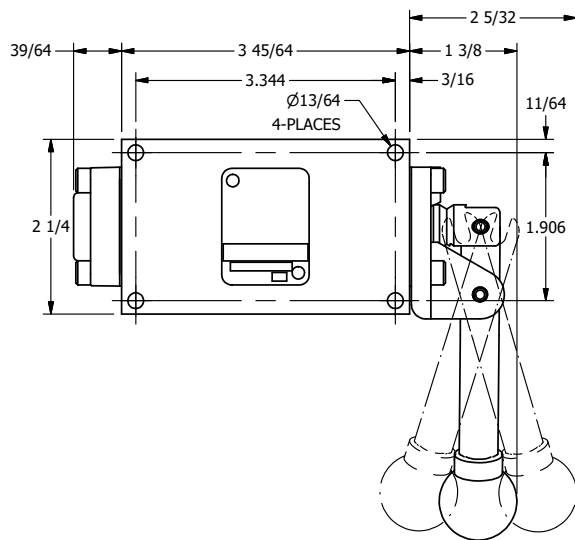

4

3

2

1

AAA
PRODUCTS
INTERNATIONAL

**AAA PRODUCTS
INTERNATIONAL**
7114 Harry Hines Blvd
Dallas, TX 75235

TITLE: 3/8" SIDE PORT, LEVER, 3 POS,
DTNT A, SPR CTR FROM C, REGEN CTR,
BENT LVR LEFT, 270D LEVER

DRAWING NO.:
DIM_HX3DBLRT