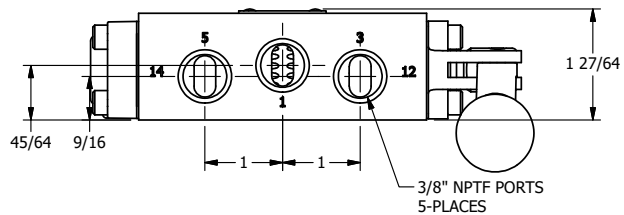

4

3

2

1

AAA
PRODUCTS
INTERNATIONAL

**AAA PRODUCTS
INTERNATIONAL**
7114 Harry Hines Blvd
Dallas, TX 75235

TITLE: 3/8" SIDE PORT, LEVER, 3 POS,
DTNT A, SPR CTR FROM C, REGEN CTR,
BENT LVR LEFT, 270D LEVER

DRAWING NO.:
DIM_HX3DBLRT