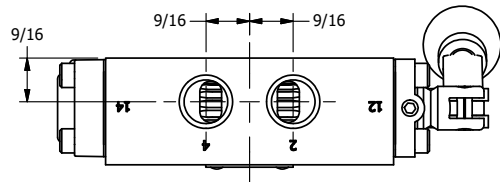

4

3

2

1

AAA
PRODUCTS
INTERNATIONAL

**AAA PRODUCTS
INTERNATIONAL**
7114 Harry Hines Blvd
Dallas, TX 75235

TITLE: 3/8" SIDE PORT, LEVER, 3 POS,
DTNT A, SPR CTR FROM C, REGEN CTR,
BENT LVR LEFT, 270D LEVER

DRAWING NO.:
DIM_HX3DBLRT