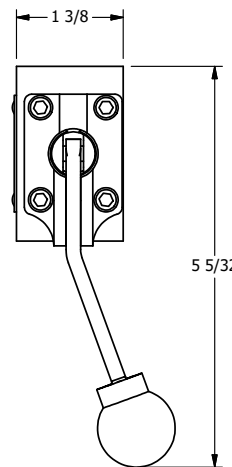

4

3

2

1

AAA
PRODUCTS
INTERNATIONAL

**AAA PRODUCTS
INTERNATIONAL**
7114 Harry Hines Blvd
Dallas, TX 75235

TITLE: 3/8" SIDE PORT, LEVER, 3 POS,
DTNT A, SPR CTR FROM C, REGEN CTR,
BENT LVR LEFT, 270D LEVER

DRAWING NO.:
DIM_HX3DBLRT