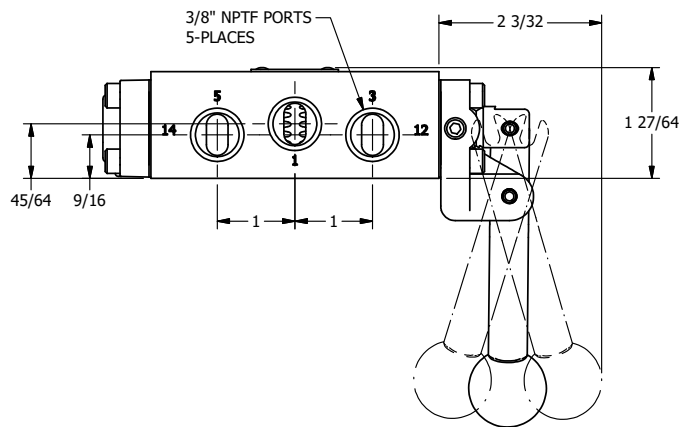

4

3

2

1

B

B

AAA
PRODUCTS
INTERNATIONAL

**AAA PRODUCTS
INTERNATIONAL**
7114 Harry Hines Blvd
Dallas, TX 75235

TITLE: 3/8" SIDE PORT, LEVER, 3 POS,
DTNT A, REGEN SPR CTR FRM C,
BNT LVR LFT, RED KNB, 180D LVR

DRAWING NO.:
DIM_HX3DBLJT

4

3

2

1

A

A

THE INFORMATION CONTAINED WITHIN THIS DOCUMENT IS PROPRIETARY TO AAA PRODUCTS AND MAY NOT BE DISCLOSED WITHOUT PRIOR WRITTEN CONSENT