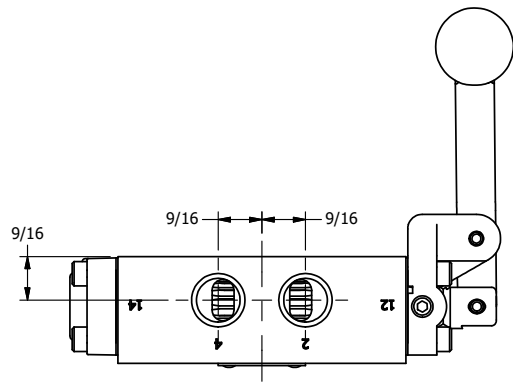

4

3

2

1

B

B

AAA
PRODUCTS
INTERNATIONAL

**AAA PRODUCTS
INTERNATIONAL**
7114 Harry Hines Blvd
Dallas, TX 75235

TITLE: 3/8" SIDE PORT, LEVER, 3 POS,
DTNT A, REGEN SPR CTR FRM C,
BNT LVR LFT, RED KNB, 180D LVR

DRAWING NO.:
DIM_HX3DBLJT

4

3

2

1

A

A

THE INFORMATION CONTAINED WITHIN THIS DOCUMENT IS PROPRIETARY TO AAA PRODUCTS AND MAY NOT BE DISCLOSED WITHOUT PRIOR WRITTEN CONSENT