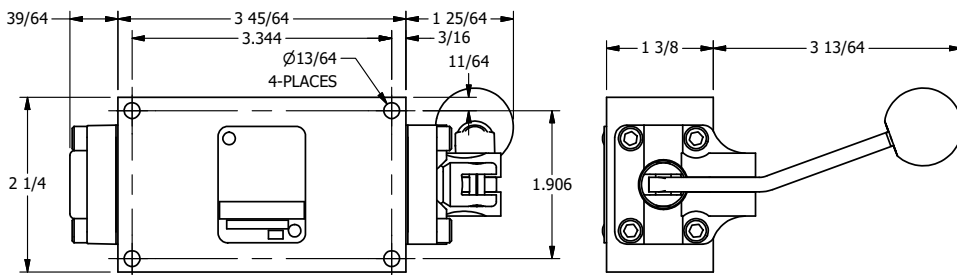

4

3

2

1

B

B

AAA
PRODUCTS
INTERNATIONAL

**AAA PRODUCTS
INTERNATIONAL**
7114 Harry Hines Blvd
Dallas, TX 75235

TITLE: 3/8" SIDE PORT, LEVER, 3 POS,
DTNT A, REGEN SPR CTR FRM C,
BNT LVR LFT, RED KNB, 180D LVR

DRAWING NO.:
DIM_HX3DBLJT

4

3

2

1

A

A

THE INFORMATION CONTAINED WITHIN THIS DOCUMENT IS PROPRIETARY TO AAA PRODUCTS AND MAY NOT BE DISCLOSED WITHOUT PRIOR WRITTEN CONSENT