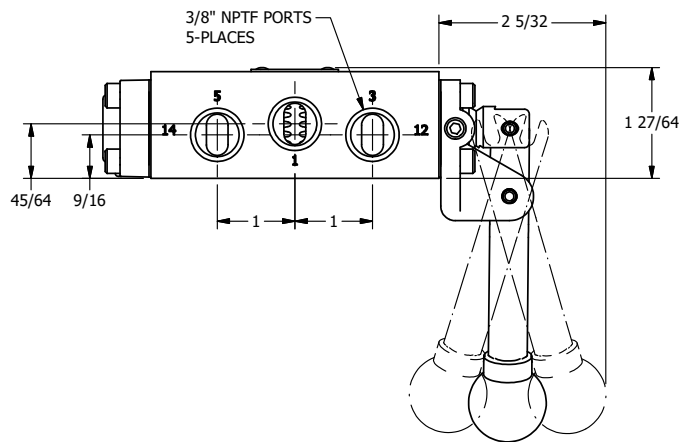

4

3

2

1

B

B

A

A

4

3

2

1

AAA
PRODUCTS
INTERNATIONAL

**AAA PRODUCTS
INTERNATIONAL**
7114 Harry Hines Blvd
Dallas, TX 75235

TITLE: 3/8" SIDE PORT, LEVER, 3 POS,
DTNT A, REGEN SPR CTR FRM C,
BNT LVR LFT, HVY DTY, 180D LVR

DRAWING NO.:
DIM_HX3DBLHT

THE INFORMATION CONTAINED WITHIN THIS DOCUMENT IS PROPRIETARY TO AAA PRODUCTS AND MAY NOT BE DISCLOSED WITHOUT PRIOR WRITTEN CONSENT