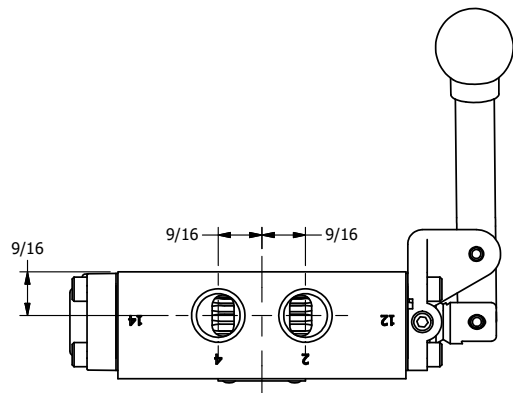

4

3

2

1

B

B

A

A

4

3

2

1

AAA
PRODUCTS
INTERNATIONAL

**AAA PRODUCTS
INTERNATIONAL**
7114 Harry Hines Blvd
Dallas, TX 75235

TITLE: 3/8" SIDE PORT, LEVER, 3 POS,
DTNT A, REGEN SPR CTR FRM C,
BNT LVR LFT, HVY DTY, 180D LVR

DRAWING NO.:
DIM_HX3DBLHT

THE INFORMATION CONTAINED WITHIN THIS DOCUMENT IS PROPRIETARY TO AAA PRODUCTS AND MAY NOT BE DISCLOSED WITHOUT PRIOR WRITTEN CONSENT