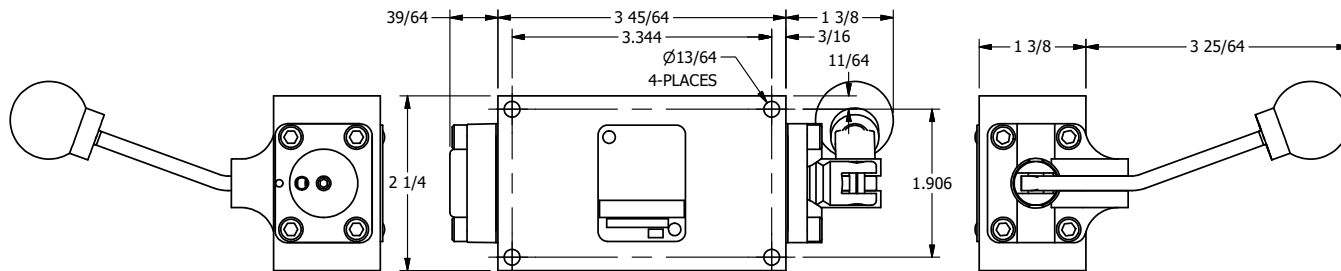

4

3

2

1

B

B

A

A

4

3

2

1

AAA
PRODUCTS
INTERNATIONAL

**AAA PRODUCTS
INTERNATIONAL**
7114 Harry Hines Blvd
Dallas, TX 75235

TITLE: 3/8" SIDE PORT, LEVER, 3 POS,
DTNT A, REGEN SPR CTR FRM C,
BNT LVR LFT, HVY DTY, 180D LVR

DRAWING NO.:
DIM_HX3DBLHT