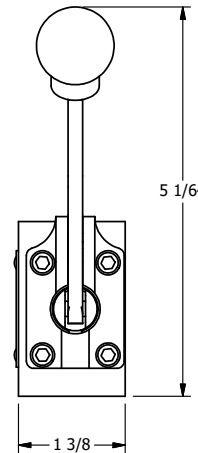

4

3

2

1

**AAA**  
PRODUCTS  
INTERNATIONAL

**AAA PRODUCTS INTERNATIONAL**  
7114 Harry Hines Blvd  
Dallas, TX 75235

TITLE: 3/8" SIDE PORT, LEVER, 3 POS,  
DTNT A, CLSD SPR CTR FRM C,  
CRVD LVR, 90D LVR

DRAWING NO.:  
DIM\_HX3CR