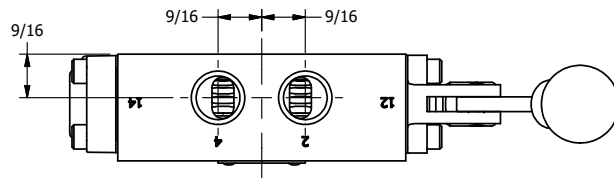

4

3

2

1

**AAA**  
PRODUCTS  
INTERNATIONAL

**AAA PRODUCTS INTERNATIONAL**  
7114 Harry Hines Blvd  
Dallas, TX 75235

TITLE: 3/8" SIDE PORT, LEVER, 3 POS,  
DTNT A, CLSD SPR CTR FRM C,  
CRVD LVR, 90D LVR

DRAWING NO.:  
DIM\_HX3CR