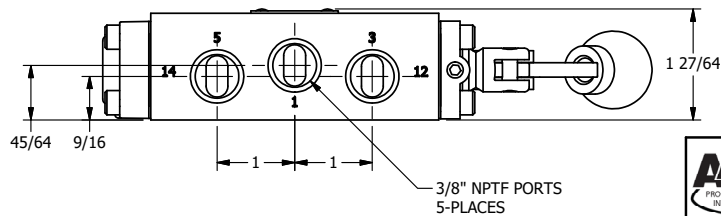

4

3

2

1

**AAA**  
PRODUCTS  
INTERNATIONAL

**AAA PRODUCTS INTERNATIONAL**  
7114 Harry Hines Blvd  
Dallas, TX 75235

TITLE: 3/8" SIDE PORT, LEVER, 3 POS,  
DTNT A, CLSD SPR CTR FRM C,  
CRVD LVR, 90D LVR

DRAWING NO.:  
DIM\_HX3CR