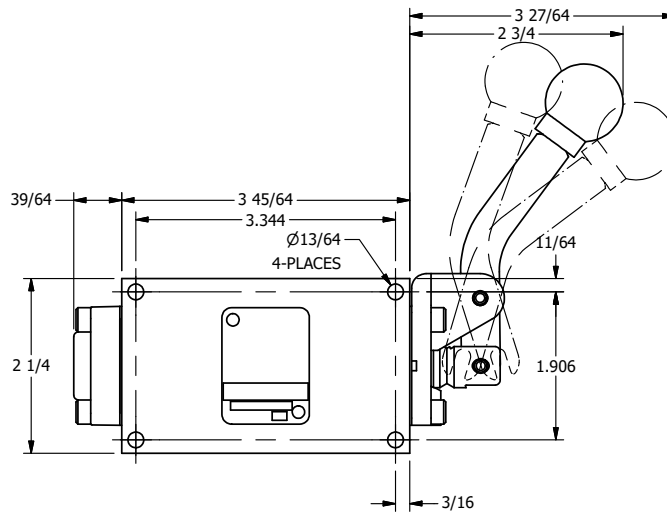

4

3

2

1

**AAA**  
PRODUCTS  
INTERNATIONAL

**AAA PRODUCTS INTERNATIONAL**  
7114 Harry Hines Blvd  
Dallas, TX 75235

TITLE: 3/8" SIDE PORT, LEVER, 3 POS,  
DTNT A, CLSD SPR CTR FRM C,  
CRVD LVR, 90D LVR

DRAWING NO.:  
DIM\_HX3CR