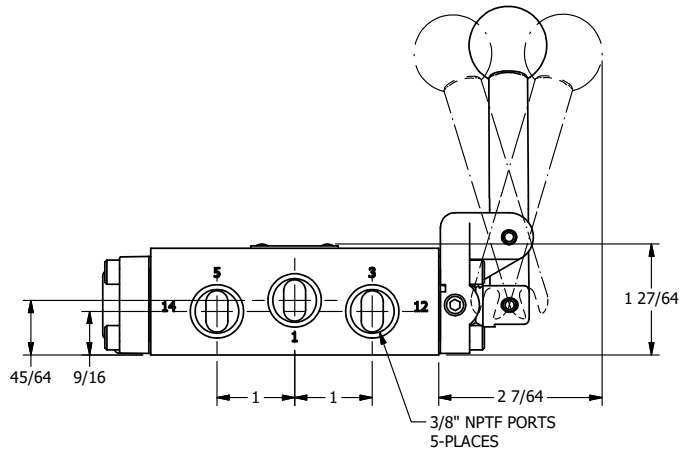

4

3

2

1

**AAA**  
PRODUCTS  
INTERNATIONAL

**AAA PRODUCTS  
INTERNATIONAL**  
7114 Harry Hines Blvd  
Dallas, TX 75235

TITLE: 3/8" SIDE PORT, LEVER, 3 POS,  
DTNT A, CLSD SPR CTR FRM C,  
BNT LVR RT, RED KNB

DRAWING NO.:  
DIM\_HX3BRJ

THE INFORMATION CONTAINED WITHIN THIS DOCUMENT IS PROPRIETARY TO AAA PRODUCTS AND MAY NOT BE DISCLOSED WITHOUT PRIOR WRITTEN CONSENT

4

3

2

1

B

B