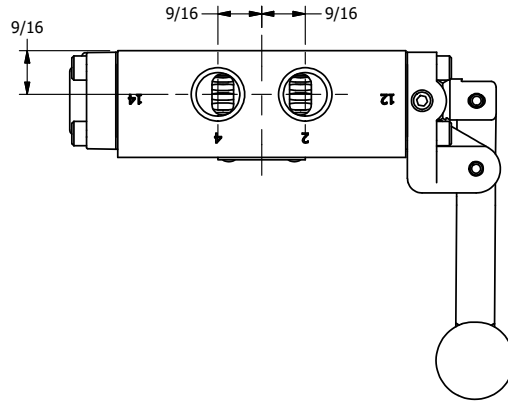

4

3

2

1

**AAA**  
PRODUCTS  
INTERNATIONAL

**AAA PRODUCTS  
INTERNATIONAL**  
7114 Harry Hines Blvd  
Dallas, TX 75235

TITLE: 3/8" SIDE PORT, LEVER, 3 POS,  
DTNT A, CLSD SPR CTR FRM C,  
BNT LVR RT, RED KNB

DRAWING NO.:  
DIM\_HX3BRJ

THE INFORMATION CONTAINED WITHIN THIS DOCUMENT IS PROPRIETARY TO AAA PRODUCTS AND MAY NOT BE DISCLOSED WITHOUT PRIOR WRITTEN CONSENT

4

3

2

1

B

B