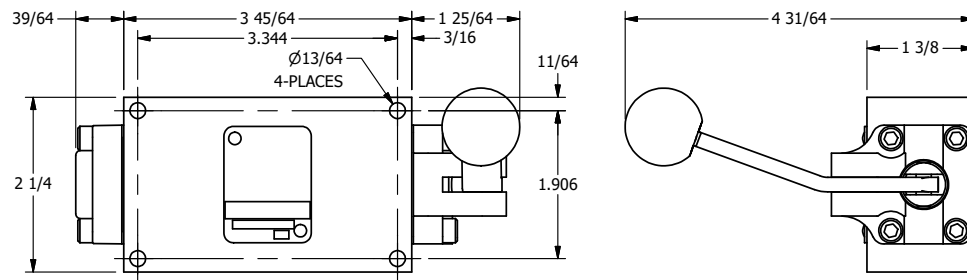

4

3

2

1

**AAA**  
PRODUCTS  
INTERNATIONAL

**AAA PRODUCTS  
INTERNATIONAL**  
7114 Harry Hines Blvd  
Dallas, TX 75235

TITLE: 3/8" SIDE PORT, LEVER, 3 POS,  
DTNT A, CLSD SPR CTR FRM C,  
BNT LVR RT, RED KNB

DRAWING NO.:  
DIM\_HX3BRJ

THE INFORMATION CONTAINED WITHIN THIS DOCUMENT IS PROPRIETARY TO AAA PRODUCTS AND MAY NOT BE DISCLOSED WITHOUT PRIOR WRITTEN CONSENT

4

3

2

1

B

B