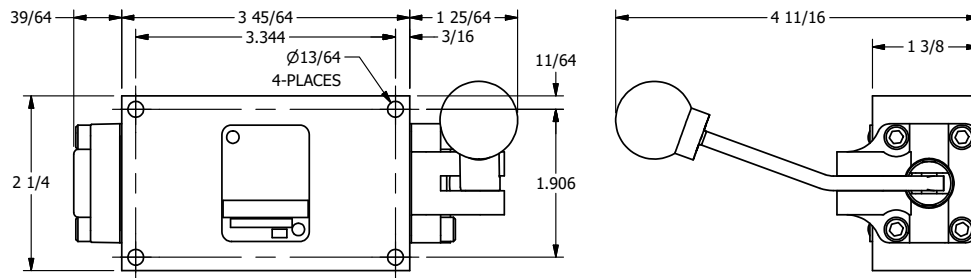

4

3

2

1

**AAA**  
PRODUCTS  
INTERNATIONAL

**AAA PRODUCTS  
INTERNATIONAL**  
7114 Harry Hines Blvd  
Dallas, TX 75235

TITLE: 3/8" SIDE PORT, LEVER, 3 POS,  
DTNT A, CLSD SPR CTR FRM C,  
BENT LVR RT

DRAWING NO.:  
DIM\_HX3BR