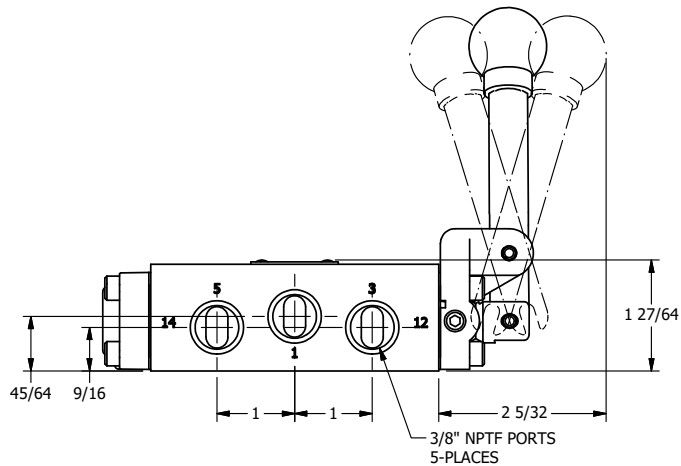

4

3

2

1

**AAA**  
PRODUCTS  
INTERNATIONAL

**AAA PRODUCTS  
INTERNATIONAL**  
7114 Harry Hines Blvd  
Dallas, TX 75235

TITLE: 3/8" SIDE PORT, LEVER, 3 POS,  
DTNT A, CLSD SPR CTR FRM C,  
BENT LVR RT

DRAWING NO.:  
DIM\_HX3BR