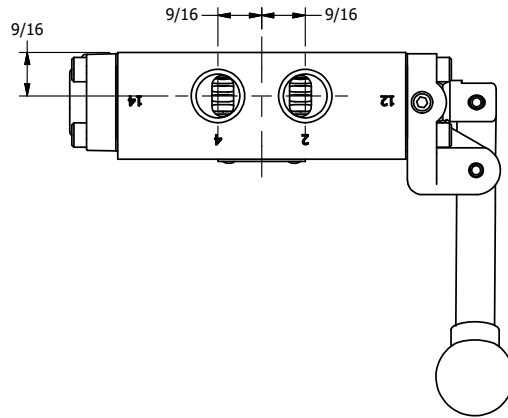

4

3

2

1

**AAA**  
PRODUCTS  
INTERNATIONAL

**AAA PRODUCTS  
INTERNATIONAL**  
7114 Harry Hines Blvd  
Dallas, TX 75235

TITLE: 3/8" SIDE PORT, LEVER, 3 POS,  
DTNT A, CLSD SPR CTR FRM C,  
BENT LVR RT

DRAWING NO.:  
DIM\_HX3BR