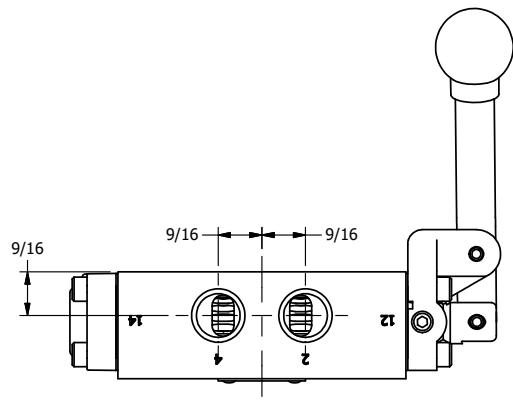

4

3

2

1

B

B

A

A

4

3

2

1

AAA
PRODUCTS
INTERNATIONAL

**AAA PRODUCTS
INTERNATIONAL**
7114 Harry Hines Blvd
Dallas, TX 75235

TITLE: 3/8" SIDE PORT, LEVER, 3 POS,
DTNT A, CLSD SPR CTR FRM C,
BNT LVR LFT, 180D LVR

DRAWING NO.:
DIM_HX3BLT

THE INFORMATION CONTAINED WITHIN THIS DOCUMENT IS PROPRIETARY TO AAA PRODUCTS AND MAY NOT BE DISCLOSED WITHOUT PRIOR WRITTEN CONSENT