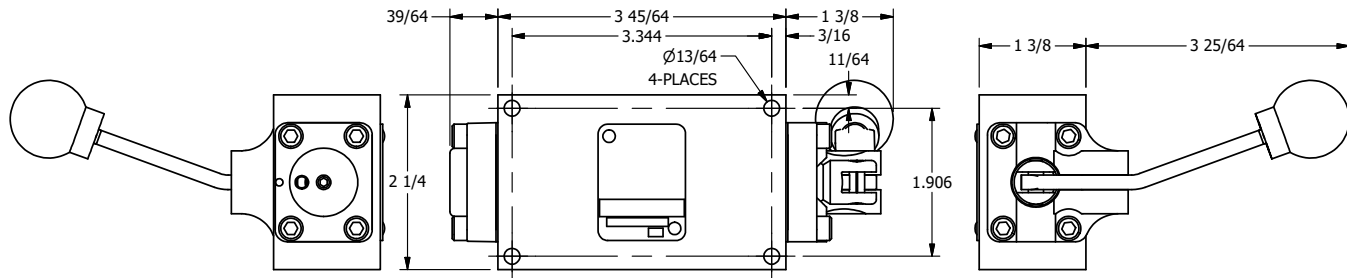

4

3

2

1

B

B

A

A

4

3

2

1

AAA
PRODUCTS
INTERNATIONAL

**AAA PRODUCTS
INTERNATIONAL**
7114 Harry Hines Blvd
Dallas, TX 75235

TITLE: 3/8" SIDE PORT, LEVER, 3 POS,
DTNT A, CLSD SPR CTR FRM C,
BNT LVR LFT, 180D LVR

DRAWING NO.:
DIM_HX3BLT

THE INFORMATION CONTAINED WITHIN THIS DOCUMENT IS PROPRIETARY TO AAA PRODUCTS AND MAY NOT BE DISCLOSED WITHOUT PRIOR WRITTEN CONSENT