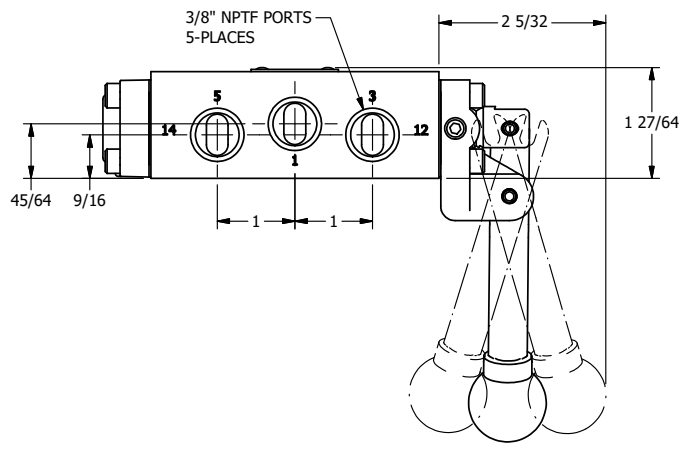

4

3

2

1

B

B

A

A

4

3

2

1

AAA
PRODUCTS
INTERNATIONAL

**AAA PRODUCTS
INTERNATIONAL**
7114 Harry Hines Blvd
Dallas, TX 75235

TITLE: 3/8" SIDE PORT, LEVER, 3 POS,
DTNT A, CLSD SPR CTR FRM C,
BNT LVR LFT, 180D LVR

DRAWING NO.:
DIM_HX3BLT

THE INFORMATION CONTAINED WITHIN THIS DOCUMENT IS PROPRIETARY TO AAA PRODUCTS AND MAY NOT BE DISCLOSED WITHOUT PRIOR WRITTEN CONSENT