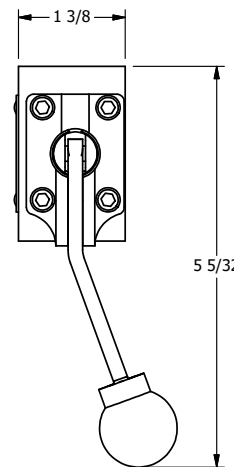

4

3

2

1

AAA
PRODUCTS
INTERNATIONAL

AAA PRODUCTS INTERNATIONAL
7114 Harry Hines Blvd
Dallas, TX 75235

TITLE: 3/8" SIDE PORT, LEVER, 3 POS,
DTNT A, SPR CTR FROM C, CLSD CTR,
BENT LVR LEFT, 270D LEVER

DRAWING NO.:
DIM_HX3BLRT