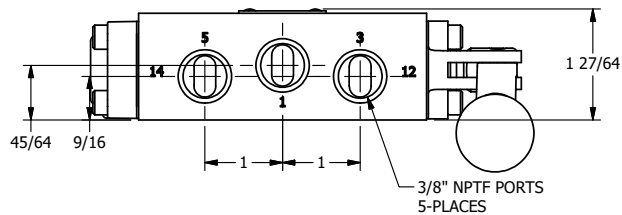

4

3

2

1

AAA
PRODUCTS
INTERNATIONAL

AAA PRODUCTS INTERNATIONAL
7114 Harry Hines Blvd
Dallas, TX 75235

TITLE: 3/8" SIDE PORT, LEVER, 3 POS,
DTNT A, SPR CTR FROM C, CLSD CTR,
BENT LVR LEFT, 270D LEVER

DRAWING NO.:
DIM_HX3BLRT