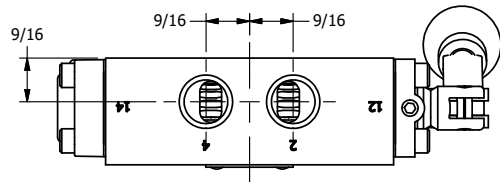

4

3

2

1

AAA
PRODUCTS
INTERNATIONAL

AAA PRODUCTS INTERNATIONAL
7114 Harry Hines Blvd
Dallas, TX 75235

TITLE: 3/8" SIDE PORT, LEVER, 3 POS,
DTNT A, SPR CTR FROM C, CLSD CTR,
BENT LVR LEFT, 270D LEVER

DRAWING NO.:
DIM_HX3BLRT