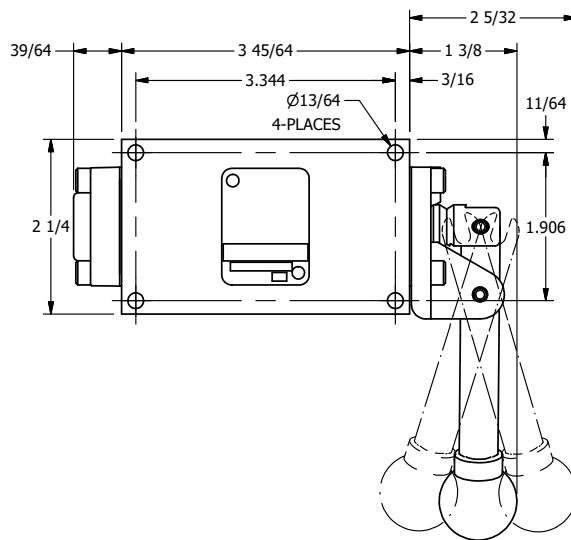

4

3

2

1

AAA
PRODUCTS
INTERNATIONAL

AAA PRODUCTS INTERNATIONAL
7114 Harry Hines Blvd
Dallas, TX 75235

TITLE: 3/8" SIDE PORT, LEVER, 3 POS,
DTNT A, SPR CTR FROM C, CLSD CTR,
BENT LVR LEFT, 270D LEVER

DRAWING NO.:
DIM_HX3BLRT