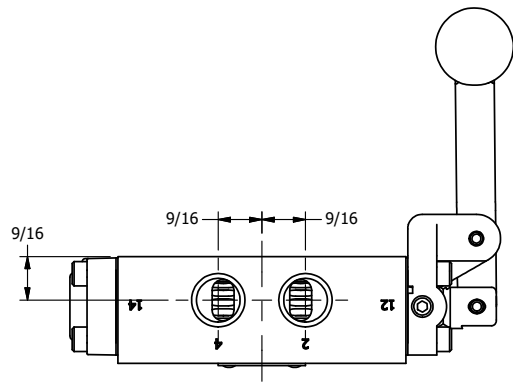

4

3

2

1

B

B

A

A

4

3

2

1

AAA
PRODUCTS
INTERNATIONAL

**AAA PRODUCTS
INTERNATIONAL**
7114 Harry Hines Blvd
Dallas, TX 75235

TITLE: 3/8" SIDE PORT, LEVER, 3 POS,
DTNT A, CLSD SPR CTR FRM C,
BNT LVR LFT, RED KNB, 180D LVR

DRAWING NO.:
DIM_HX3BLJT

THE INFORMATION CONTAINED WITHIN THIS DOCUMENT IS PROPRIETARY TO AAA PRODUCTS AND MAY NOT BE DISCLOSED WITHOUT PRIOR WRITTEN CONSENT