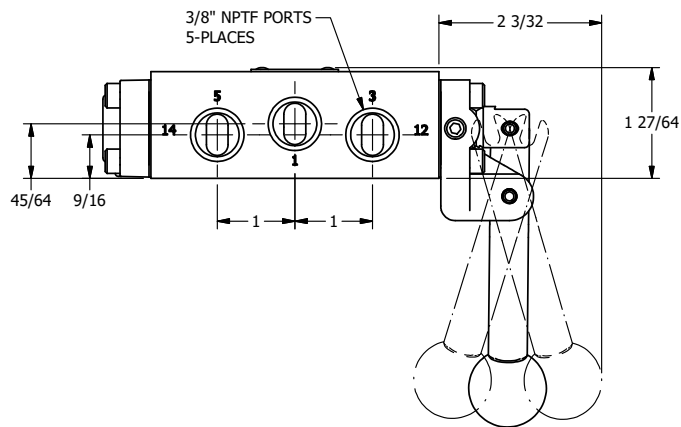

4

3

2

1

B

B

A

A

4

3

2

1

AAA
PRODUCTS
INTERNATIONAL

**AAA PRODUCTS
INTERNATIONAL**
7114 Harry Hines Blvd
Dallas, TX 75235

TITLE: 3/8" SIDE PORT, LEVER, 3 POS,
DTNT A, CLSD SPR CTR FRM C,
BNT LVR LFT, RED KNB, 180D LVR

DRAWING NO.:
DIM_HX3BLJT

THE INFORMATION CONTAINED WITHIN THIS DOCUMENT IS PROPRIETARY TO AAA PRODUCTS AND MAY NOT BE DISCLOSED WITHOUT PRIOR WRITTEN CONSENT