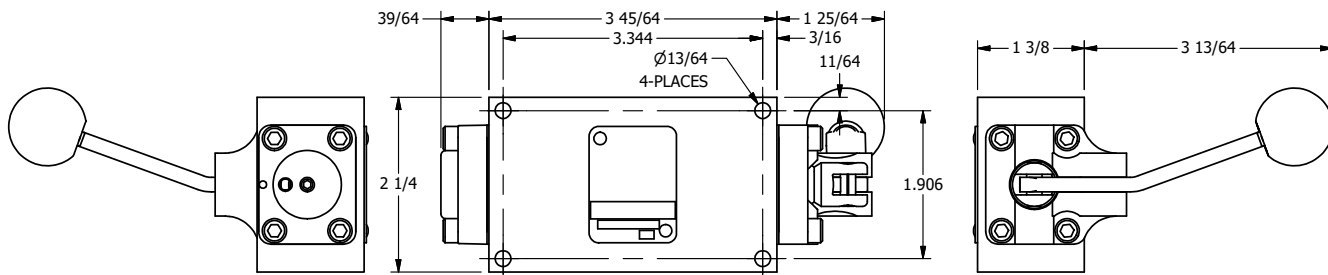

4

3

2

1

B

B

A

A

4

3

2

1

AAA
PRODUCTS
INTERNATIONAL

**AAA PRODUCTS
INTERNATIONAL**
7114 Harry Hines Blvd
Dallas, TX 75235

TITLE: 3/8" SIDE PORT, LEVER, 3 POS,
DTNT A, CLSD SPR CTR FRM C,
BNT LVR LFT, RED KNB, 180D LVR

DRAWING NO.:
DIM_HX3BLJT