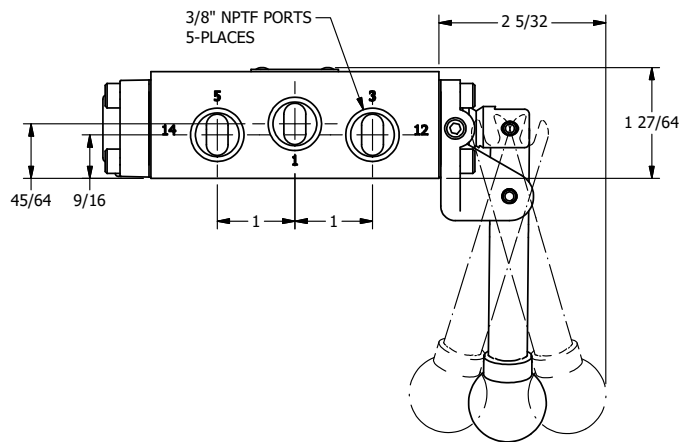

4

3

2

1

B

B

A

A

4

3

2

1

AAA
PRODUCTS
INTERNATIONAL

**AAA PRODUCTS
INTERNATIONAL**
7114 Harry Hines Blvd
Dallas, TX 75235

TITLE: 3/8" SIDE PORT, LEVER, 3 POS,
DTNT A, CLSD SPR CTR FRM C,
BNT LVR LFT, HVY DTY, 180D LVR

DRAWING NO.:
DIM_HX3BLHT

THE INFORMATION CONTAINED WITHIN THIS DOCUMENT IS PROPRIETARY TO AAA PRODUCTS AND MAY NOT BE DISCLOSED WITHOUT PRIOR WRITTEN CONSENT