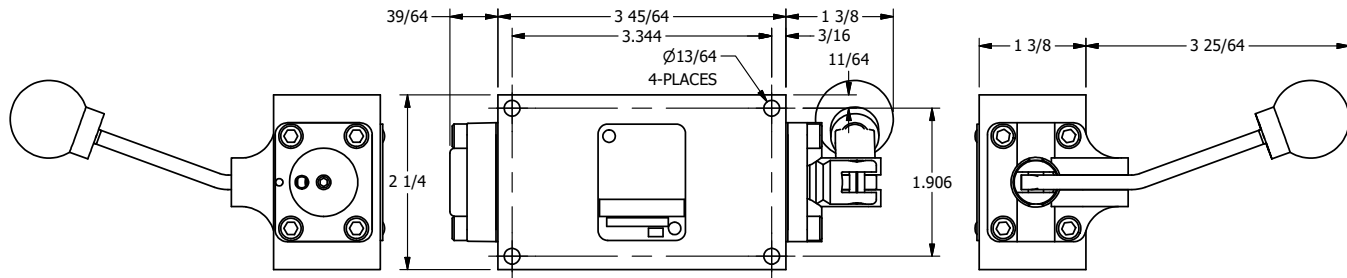

4

3

2

1

B

B

A

A

4

3

2

1

AAA
PRODUCTS
INTERNATIONAL

**AAA PRODUCTS
INTERNATIONAL**
7114 Harry Hines Blvd
Dallas, TX 75235

TITLE: 3/8" SIDE PORT, LEVER, 3 POS,
DTNT A, CLSD SPR CTR FRM C,
BNT LVR LFT, HVY DTY, 180D LVR

DRAWING NO.:
DIM_HX3BLHT

THE INFORMATION CONTAINED WITHIN THIS DOCUMENT IS PROPRIETARY TO AAA PRODUCTS AND MAY NOT BE DISCLOSED WITHOUT PRIOR WRITTEN CONSENT