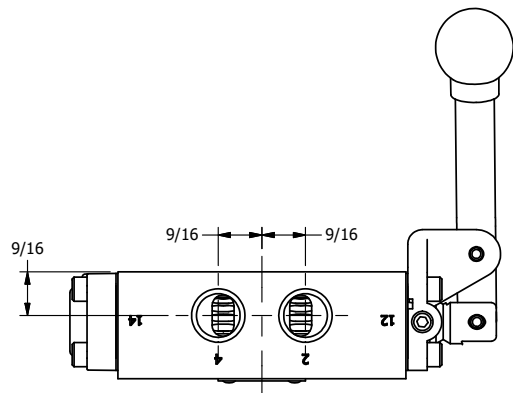

4

3

2

1

B

B

A

A

4

3

2

1

AAA
PRODUCTS
INTERNATIONAL

**AAA PRODUCTS
INTERNATIONAL**
7114 Harry Hines Blvd
Dallas, TX 75235

TITLE: 3/8" SIDE PORT, LEVER, 3 POS,
DTNT A, CLSD SPR CTR FRM C,
BNT LVR LFT, HVY DTY, 180D LVR

DRAWING NO.:
DIM_HX3BLHT

THE INFORMATION CONTAINED WITHIN THIS DOCUMENT IS PROPRIETARY TO AAA PRODUCTS AND MAY NOT BE DISCLOSED WITHOUT PRIOR WRITTEN CONSENT