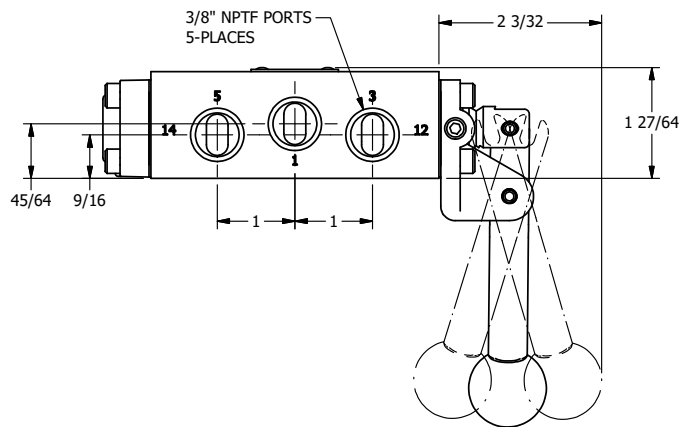

**AAA**  
PRODUCTS  
INTERNATIONAL

**AAA PRODUCTS INTERNATIONAL**  
7114 Harry Hines Blvd  
Dallas, TX 75235

TITLE: 3/8" SIDE PORT, LEVER, 3 POS,  
DTNT A, CLSD SPR CTR FRM C,  
BNT LFT, HVY DTY, RED KNB, 180D LVR