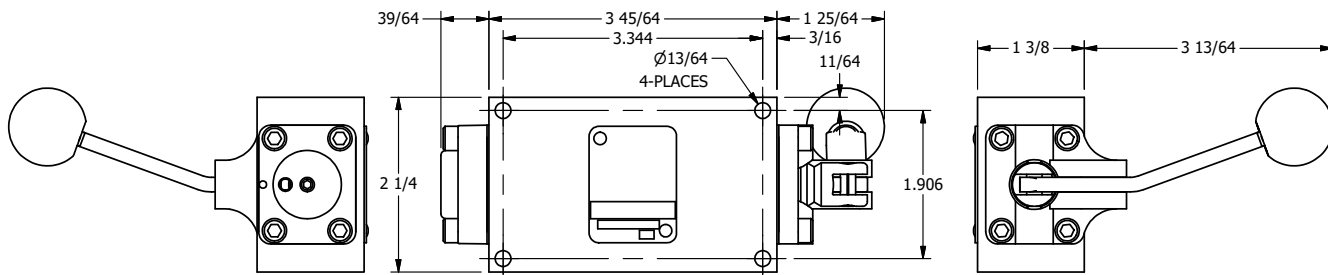

4

3

2

1

B

B

A

A

**AAA**  
PRODUCTS  
INTERNATIONAL

**AAA PRODUCTS INTERNATIONAL**  
7114 Harry Hines Blvd  
Dallas, TX 75235

TITLE: 3/8" SIDE PORT, LEVER, 3 POS,  
DTNT A, CLSD SPR CTR FRM C,  
BNT LFT, HVY DTY, RED KNB, 180D LVR