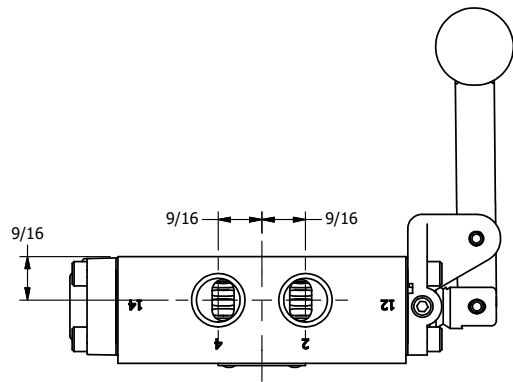

**AAA**  
PRODUCTS  
INTERNATIONAL

**AAA PRODUCTS INTERNATIONAL**  
7114 Harry Hines Blvd  
Dallas, TX 75235

TITLE: 3/8" SIDE PORT, LEVER, 3 POS,  
DTNT A, CLSD SPR CTR FRM C,  
BNT LFT, HVY DTY, RED KNB, 180D LVR