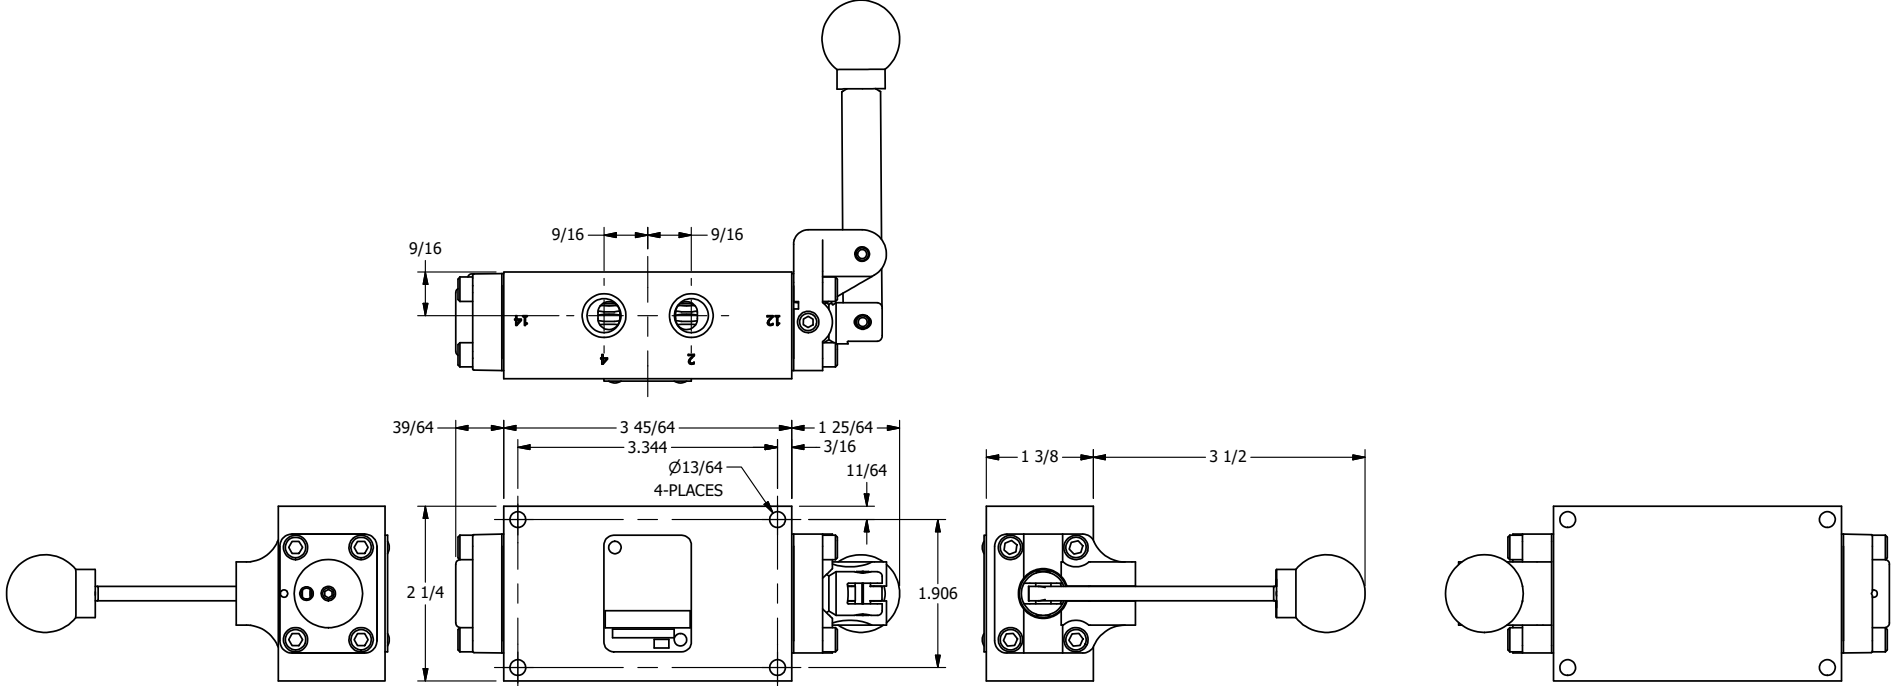

4

3

2

1

B

B

A

A

AAA
PRODUCTS
INTERNATIONAL

**AAA PRODUCTS
INTERNATIONAL**
7114 Harry Hines Blvd
Dallas, TX 75235

TITLE: 1/4" SIDE PORT, LEVER, 3 POS,
DTNT A, CLSD SPR CTR FRM C,
180D LVR

DRAWING NO.:
DIM_HX2T

4

3

2

1

THE INFORMATION CONTAINED WITHIN THIS DOCUMENT IS PROPRIETARY TO AAA PRODUCTS AND MAY NOT BE DISCLOSED WITHOUT PRIOR WRITTEN CONSENT