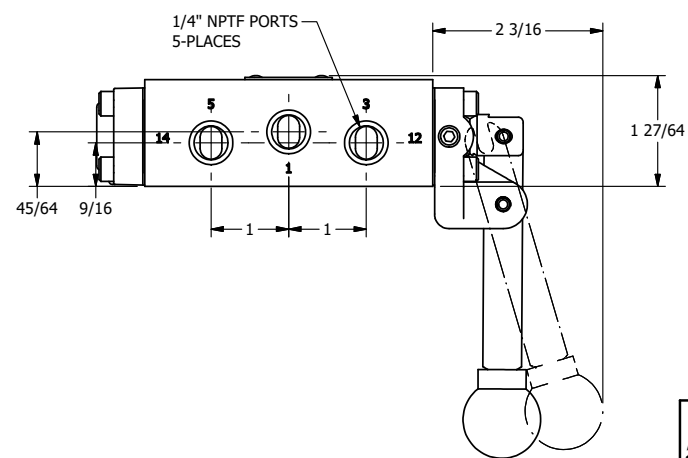

**AAA**  
PRODUCTS  
INTERNATIONAL

**AAA PRODUCTS  
INTERNATIONAL**  
7114 Harry Hines Blvd  
Dallas, TX 75235

TITLE: 1/4" SIDE PORT, LEVER, 3 POS,  
DTNT A, CLSD SPR CTR FRM C,  
180D LVR

DRAWING NO.:  
**DIM\_HX2T**