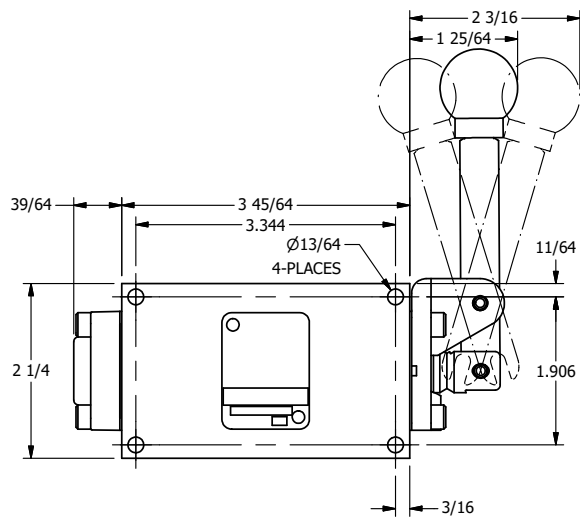

4

3

2

1

**AAA**  
PRODUCTS  
INTERNATIONAL

**AAA PRODUCTS  
INTERNATIONAL**  
7114 Harry Hines Blvd  
Dallas, TX 75235

TITLE: 1/4" SIDE PORT, LEVER, 3 POS,  
DTNT A, CLSD SPR CTR FRM C,  
90D LVR

DRAWING NO.:  
DIM\_HX2R