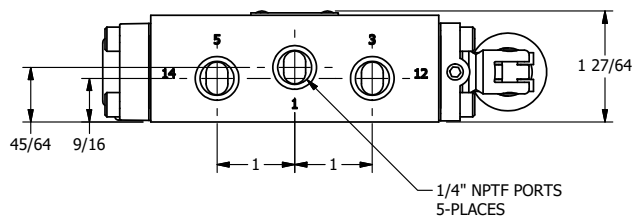

4

3

2

1

**AAA**  
PRODUCTS  
INTERNATIONAL

**AAA PRODUCTS  
INTERNATIONAL**  
7114 Harry Hines Blvd  
Dallas, TX 75235

TITLE: 1/4" SIDE PORT, LEVER, 3 POS,  
DTNT A, CLSD SPR CTR FRM C,  
90D LVR

DRAWING NO.:  
DIM\_HX2R