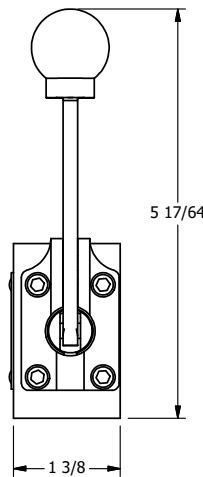

4

3

2

1

B

B

A

A

4

3

2

1

**AAA**  
PRODUCTS  
INTERNATIONAL

**AAA PRODUCTS  
INTERNATIONAL**  
7114 Harry Hines Blvd  
Dallas, TX 75235

TITLE: 1/4" SIDE PORT, LEVER, 3 POS,  
DTNT A, CLSD SPR CTR FRM C,  
90D LVR

DRAWING NO.:  
DIM\_HX2R