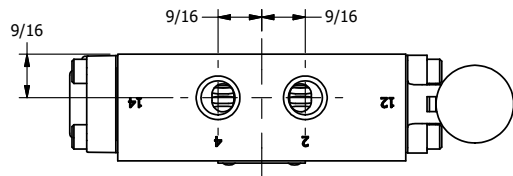

4

3

2

1

B

B

A

A

4

3

2

1

AAA
PRODUCTS
INTERNATIONAL

**AAA PRODUCTS
INTERNATIONAL**
7114 Harry Hines Blvd
Dallas, TX 75235

TITLE: 1/4" SIDE PORT, LEVER, 3 POS,
DTNT A, CLSD SPR CTR FRM C,
90D LVR

DRAWING NO.:
DIM_HX2R

THE INFORMATION CONTAINED WITHIN THIS DOCUMENT IS PROPRIETARY TO AAA PRODUCTS AND MAY NOT BE DISCLOSED WITHOUT PRIOR WRITTEN CONSENT