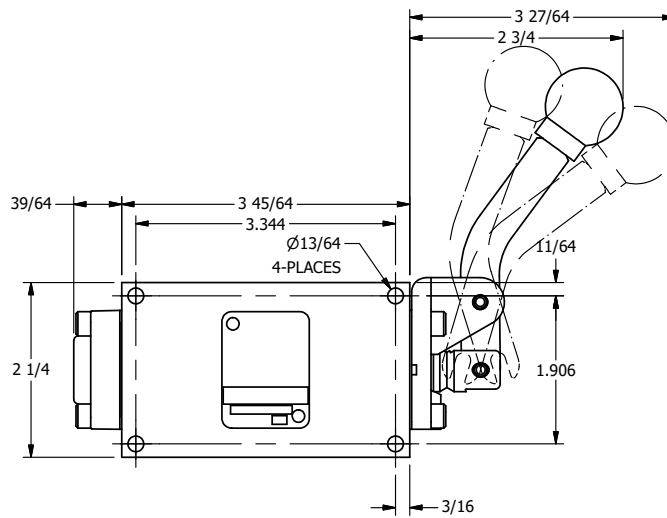

4

3

2

1

AAA
PRODUCTS
INTERNATIONAL

**AAA PRODUCTS
INTERNATIONAL**
7114 Harry Hines Blvd
Dallas, TX 75235

TITLE: 1/4" SIDE PORT, LEVER, 3 POS,
DTNT A, FLOAT SPR CTR FRM C,
CRVD LVR, 90D LVR

DRAWING NO.:
DIM_HX2GCR