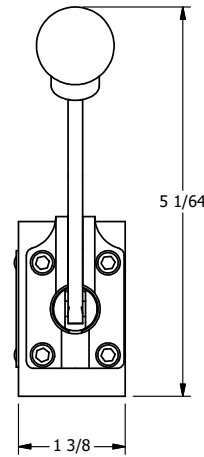

4

3

2

1

AAA
PRODUCTS
INTERNATIONAL

**AAA PRODUCTS
INTERNATIONAL**
7114 Harry Hines Blvd
Dallas, TX 75235

TITLE: 1/4" SIDE PORT, LEVER, 3 POS,
DTNT A, FLOAT SPR CTR FRM C,
CRVD LVR, 90D LVR

DRAWING NO.:
DIM_HX2GCR