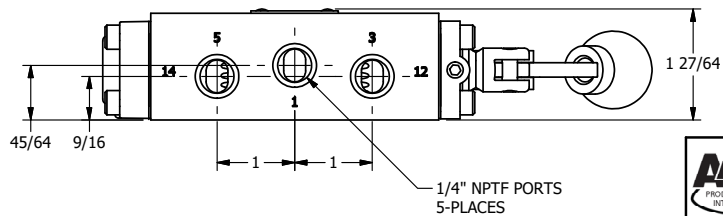

4

3

2

1

AAA
PRODUCTS
INTERNATIONAL

**AAA PRODUCTS
INTERNATIONAL**
7114 Harry Hines Blvd
Dallas, TX 75235

TITLE: 1/4" SIDE PORT, LEVER, 3 POS,
DTNT A, FLOAT SPR CTR FRM C,
CRVD LVR, 90D LVR

DRAWING NO.:
DIM_HX2GCR