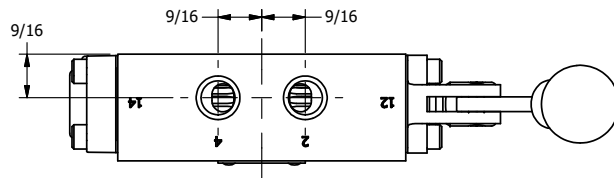

4

3

2

1

AAA
PRODUCTS
INTERNATIONAL

**AAA PRODUCTS
INTERNATIONAL**
7114 Harry Hines Blvd
Dallas, TX 75235

TITLE: 1/4" SIDE PORT, LEVER, 3 POS,
DTNT A, FLOAT SPR CTR FRM C,
CRVD LVR, 90D LVR

DRAWING NO.:
DIM_HX2GCR