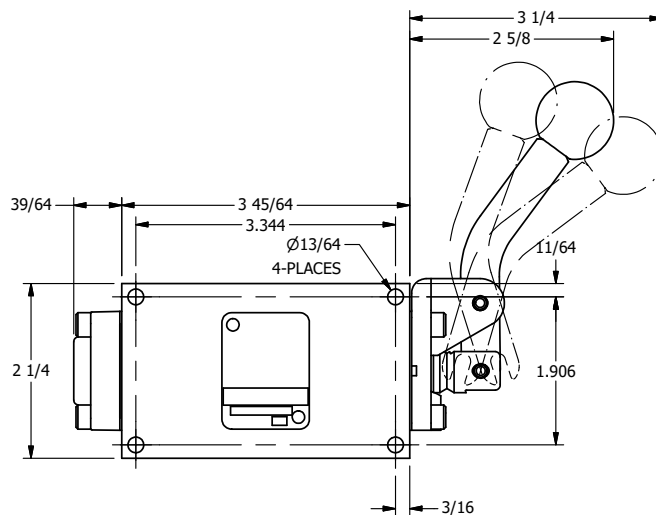

4

3

2

1

**AAA**  
PRODUCTS  
INTERNATIONAL

**AAA PRODUCTS  
INTERNATIONAL**  
7114 Harry Hines Blvd  
Dallas, TX 75235

TITLE: 1/4" SIDE PORT, LEVER, 3 POS,  
DTNT A, FLOAT SPR CTR FRM C,  
CRVD LVR, RED KNB, 90D LVR

DRAWING NO.:  
DIM\_HX2GCJR

THE INFORMATION CONTAINED WITHIN THIS DOCUMENT IS PROPRIETARY TO AAA PRODUCTS AND MAY NOT BE DISCLOSED WITHOUT PRIOR WRITTEN CONSENT

4

3

2

1

B

B