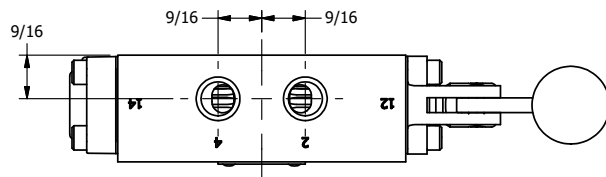

4

3

2

1

**AAA**  
PRODUCTS  
INTERNATIONAL

**AAA PRODUCTS  
INTERNATIONAL**  
7114 Harry Hines Blvd  
Dallas, TX 75235

TITLE: 1/4" SIDE PORT, LEVER, 3 POS,  
DTNT A, FLOAT SPR CTR FRM C,  
CRVD LVR, RED KNB, 90D LVR