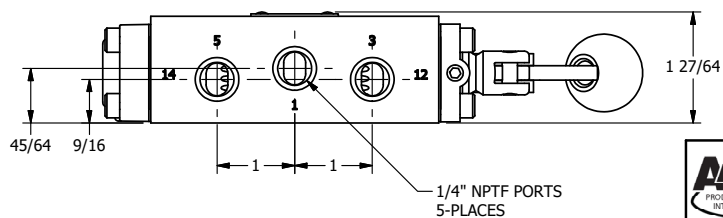

4

3

2

1

**AAA**  
PRODUCTS  
INTERNATIONAL

**AAA PRODUCTS  
INTERNATIONAL**  
7114 Harry Hines Blvd  
Dallas, TX 75235

TITLE: 1/4" SIDE PORT, LEVER, 3 POS,  
DTNT A, FLOAT SPR CTR FRM C,  
CRVD LVR, RED KNB, 90D LVR