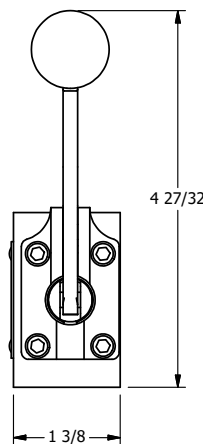

4

3

2

1

**AAA**  
PRODUCTS  
INTERNATIONAL

**AAA PRODUCTS  
INTERNATIONAL**  
7114 Harry Hines Blvd  
Dallas, TX 75235

TITLE: 1/4" SIDE PORT, LEVER, 3 POS,  
DTNT A, FLOAT SPR CTR FRM C,  
CRVD LVR, RED KNB, 90D LVR

DRAWING NO.:  
DIM\_HX2GCJR

THE INFORMATION CONTAINED WITHIN THIS DOCUMENT IS PROPRIETARY TO AAA PRODUCTS AND MAY NOT BE DISCLOSED WITHOUT PRIOR WRITTEN CONSENT

4

3

2

1

B

B