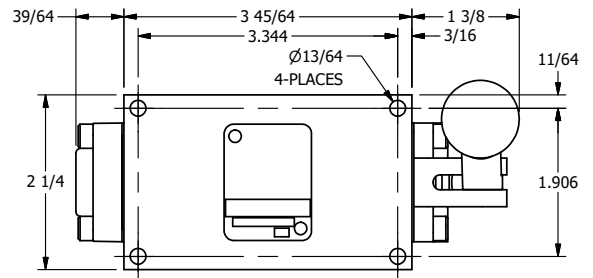

4

3

2

1

AAA
PRODUCTS
INTERNATIONAL

**AAA PRODUCTS
INTERNATIONAL**
7114 Harry Hines Blvd
Dallas, TX 75235

TITLE: 1/4" SIDE PORT, LEVER, 3 POS,
DTNT A, FLOAT SPR CTR FRM C,
BNT LVR LFT, HVY DTY

DRAWING NO.:
DIM_HX2GBRH