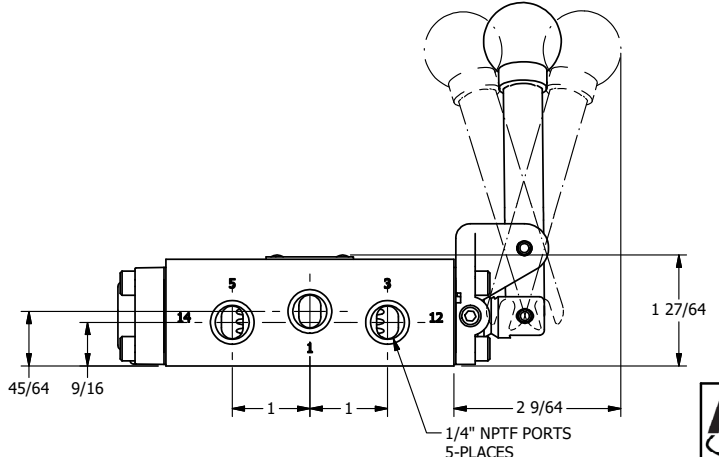

4

3

2

1

AAA
PRODUCTS
INTERNATIONAL

**AAA PRODUCTS
INTERNATIONAL**
7114 Harry Hines Blvd
Dallas, TX 75235

TITLE: 1/4" SIDE PORT, LEVER, 3 POS,
DTNT A, FLOAT SPR CTR FRM C,
BNT LVR LFT, HVY DTY

DRAWING NO.:
DIM_HX2GBRH