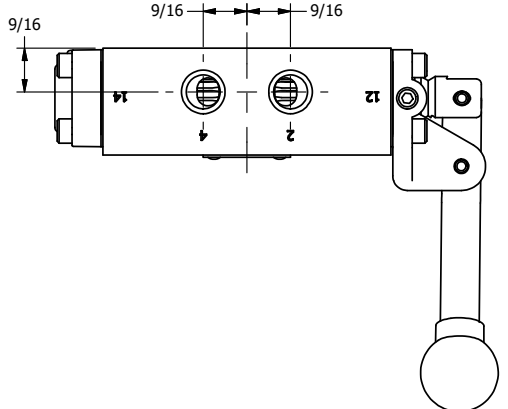

4

3

2

1

AAA
PRODUCTS
INTERNATIONAL

**AAA PRODUCTS
INTERNATIONAL**
7114 Harry Hines Blvd
Dallas, TX 75235

TITLE: 1/4" SIDE PORT, LEVER, 3 POS,
DTNT A, FLOAT SPR CTR FRM C,
BNT LVR LFT, HVY DTY

DRAWING NO.:
DIM_HX2GBRH