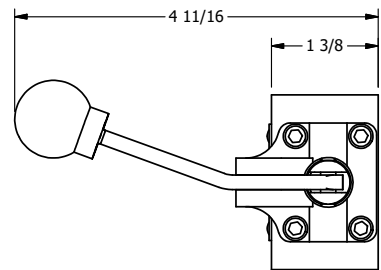

4

3

2

1

AAA
PRODUCTS
INTERNATIONAL

**AAA PRODUCTS
INTERNATIONAL**
7114 Harry Hines Blvd
Dallas, TX 75235

TITLE: 1/4" SIDE PORT, LEVER, 3 POS,
DTNT A, FLOAT SPR CTR FRM C,
BNT LVR LFT, HVY DTY

DRAWING NO.:
DIM_HX2GBRH