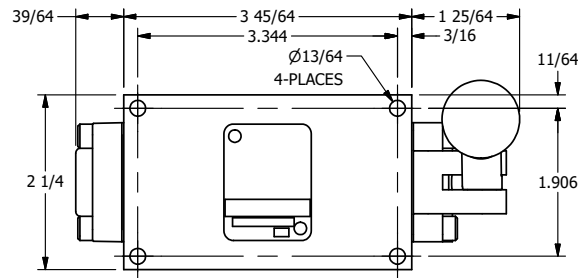

4

3

2

1

AAA
PRODUCTS
INTERNATIONAL

**AAA PRODUCTS
INTERNATIONAL**
7114 Harry Hines Blvd
Dallas, TX 75235

TITLE: 1/4" SIDE PORT, LEVER, 3 POS,
DTNT A, FLOAT SPR CTR FRM C,
BENT LVR RT

DRAWING NO.:
DIM_HX2GBR