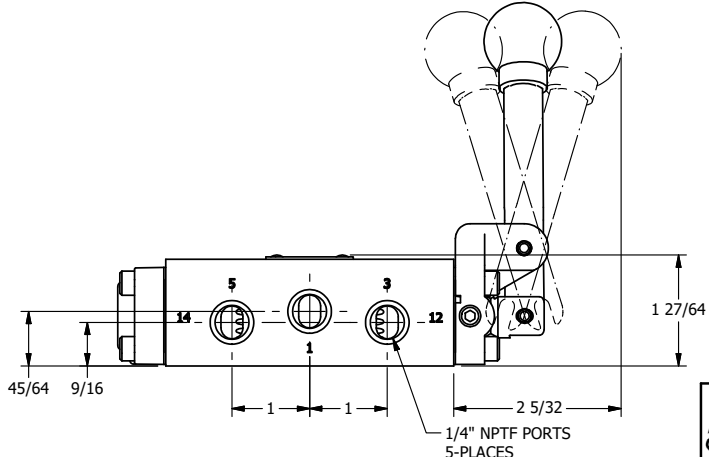

4

3

2

1

AAA
PRODUCTS
INTERNATIONAL

**AAA PRODUCTS
INTERNATIONAL**
7114 Harry Hines Blvd
Dallas, TX 75235

TITLE: 1/4" SIDE PORT, LEVER, 3 POS,
DTNT A, FLOAT SPR CTR FRM C,
BENT LVR RT

DRAWING NO.:
DIM_HX2GBR