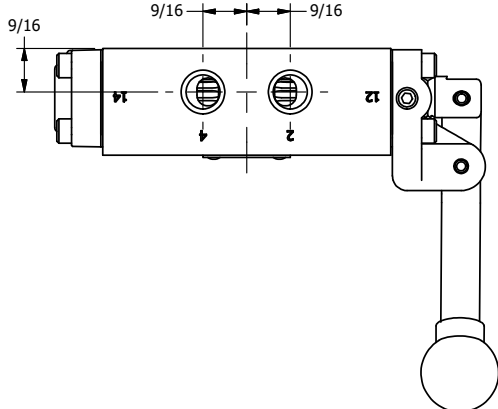

4

3

2

1

AAA
PRODUCTS
INTERNATIONAL

**AAA PRODUCTS
INTERNATIONAL**
7114 Harry Hines Blvd
Dallas, TX 75235

TITLE: 1/4" SIDE PORT, LEVER, 3 POS,
DTNT A, FLOAT SPR CTR FRM C,
BENT LVR RT

DRAWING NO.:
DIM_HX2GBR