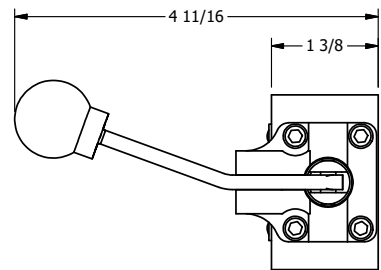

4

3

2

1

AAA
PRODUCTS
INTERNATIONAL

**AAA PRODUCTS
INTERNATIONAL**
7114 Harry Hines Blvd
Dallas, TX 75235

TITLE: 1/4" SIDE PORT, LEVER, 3 POS,
DTNT A, FLOAT SPR CTR FRM C,
BENT LVR RT

DRAWING NO.:
DIM_HX2GBR